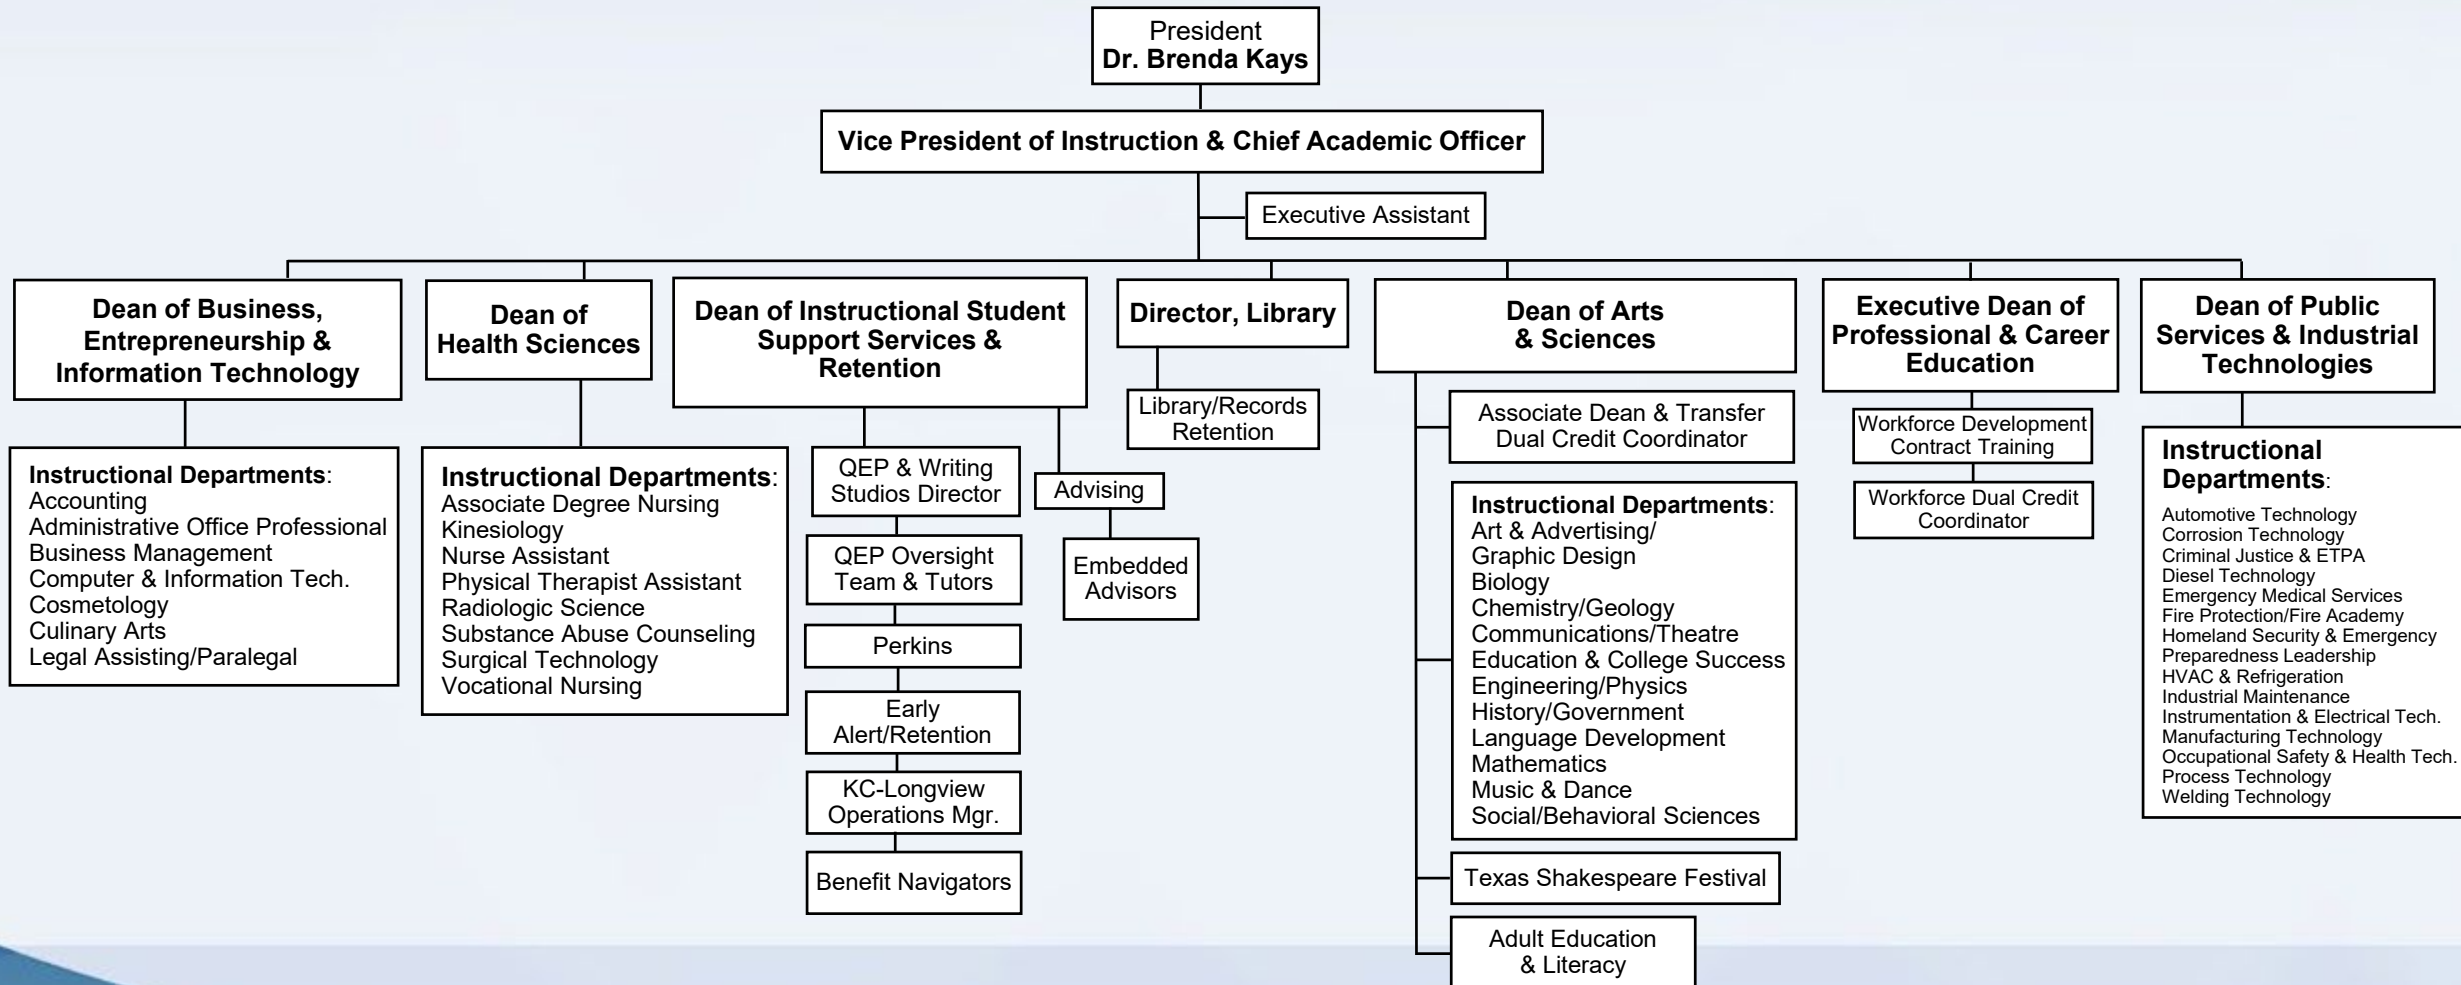

KILGORE COLLEGE ORGANIZATIONAL CHART

Revised APRIL 2024

KILGORE COLLEGE ORGANIZATIONAL CHART

Revised APRIL 2024

Administrative Services

KILGORE COLLEGE ORGANIZATIONAL CHART

Revised APRIL 2024

Instruction

KILGORE COLLEGE ORGANIZATIONAL CHART

Revised APRIL 2024

Student Services

Revised APRIL 2024

Instructional Technology

Revised APRIL 2024

Internal Collaboration & Strategic Initiatives

KILGORE COLLEGE ORGANIZATIONAL CHART

Revised APRIL 2024

SPIRIT

Strategy, Planning, Innovation, Research & Information Technology