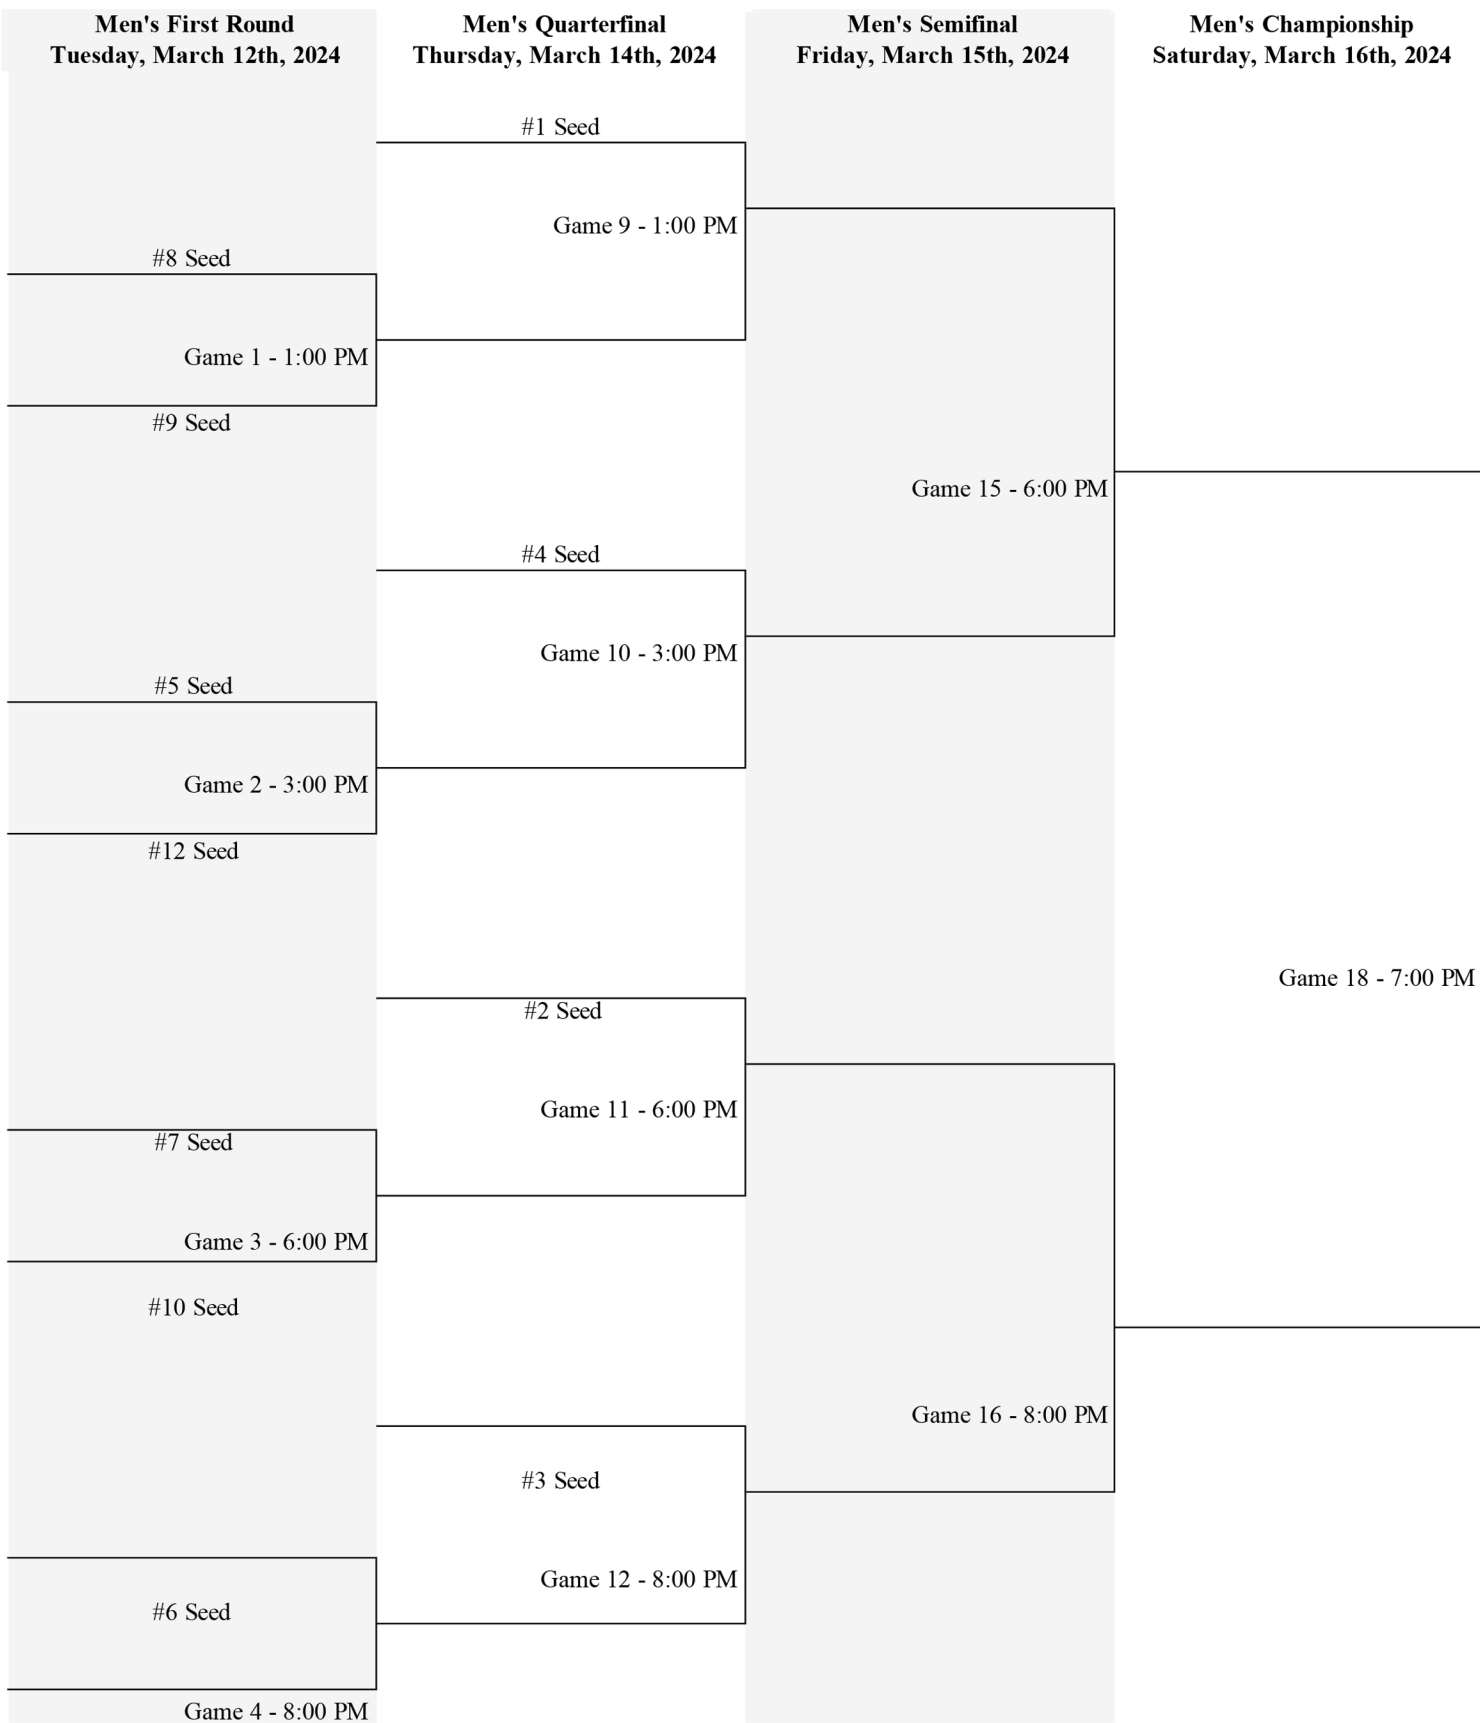

2024 Region XIV Championships

Men's Tournament Bracket

MEN'S BRACKET

#11 Seed