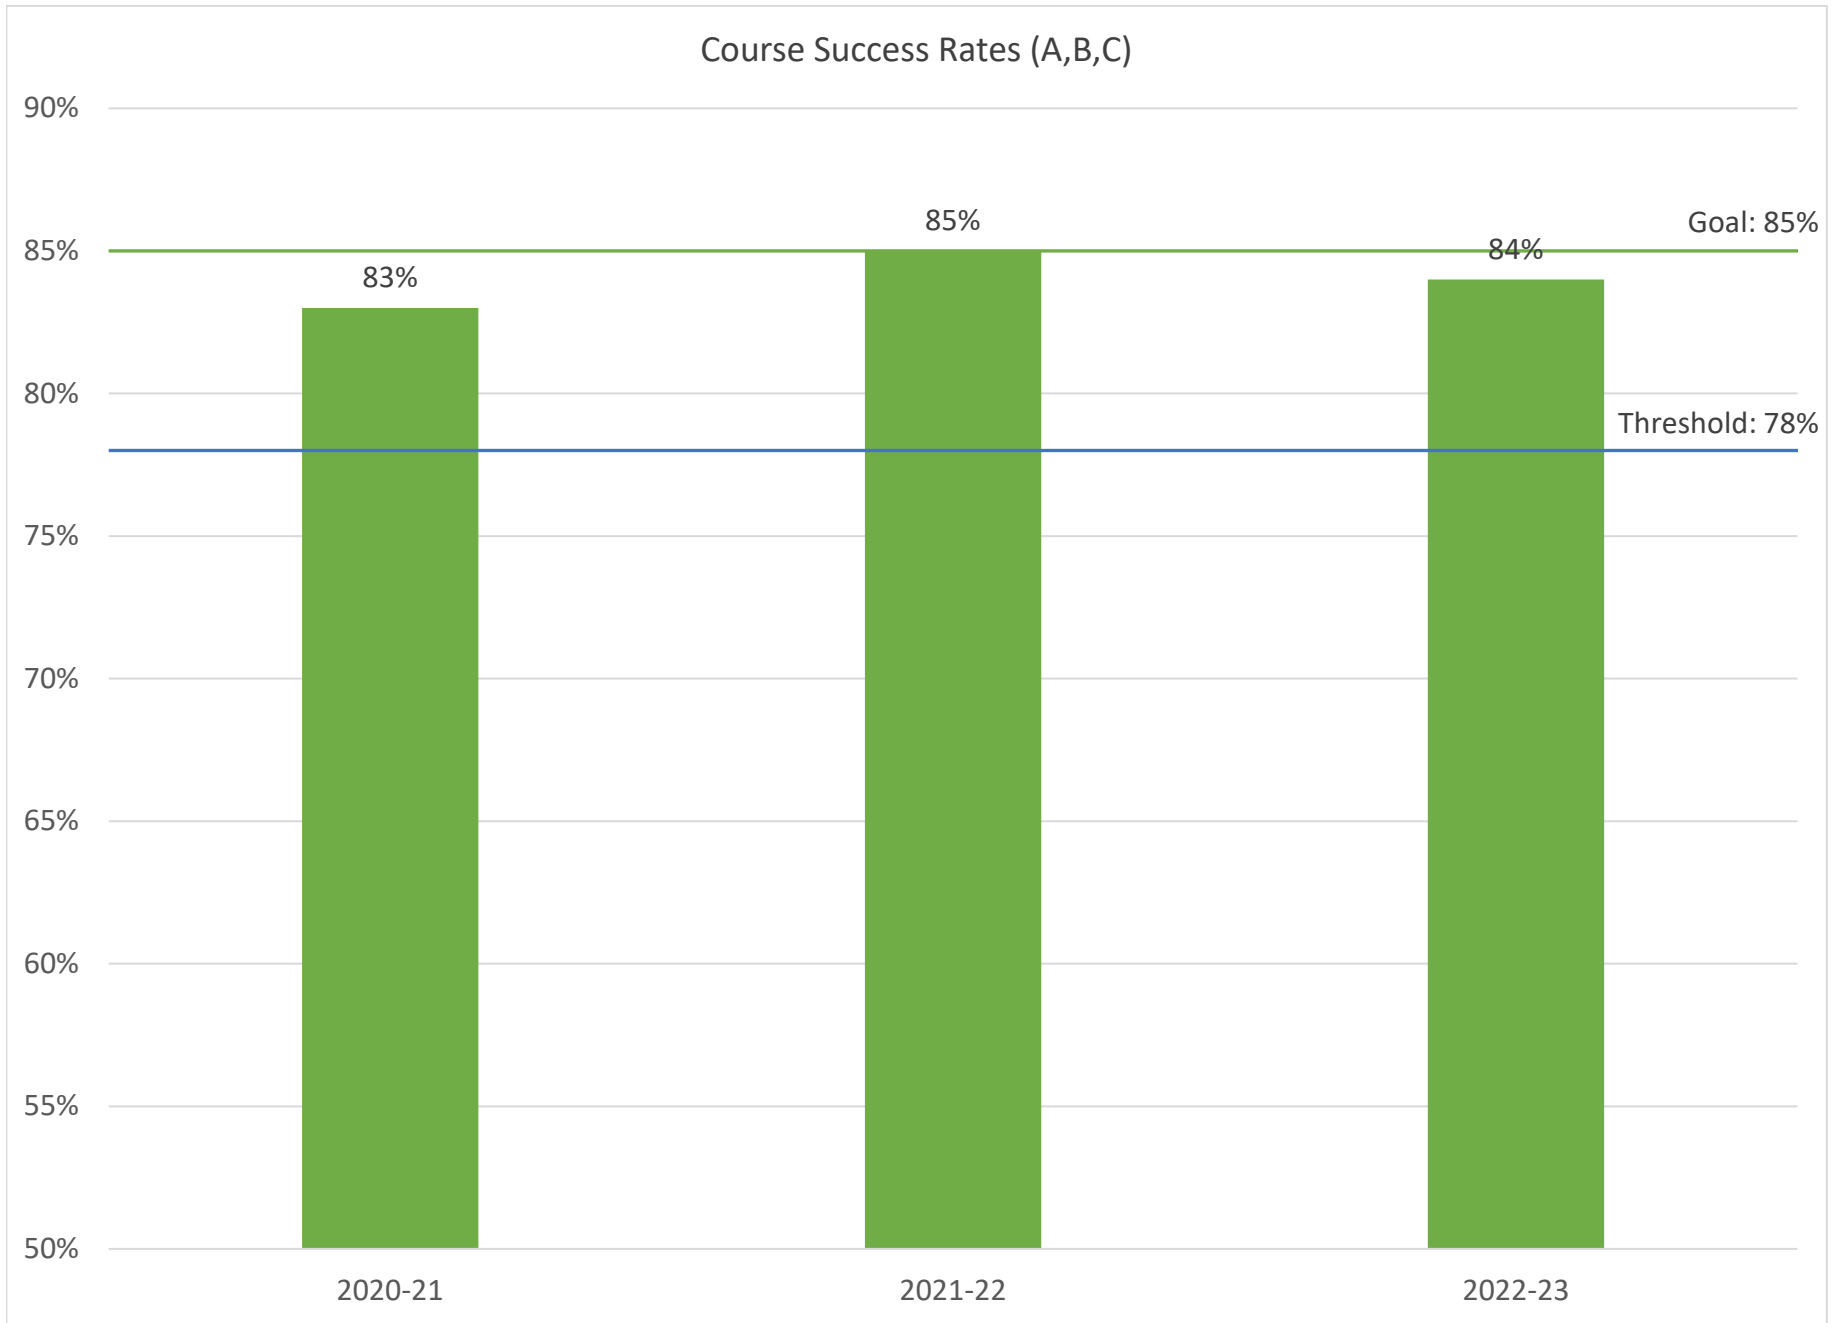

KILGORE COLLEGE STUDENT ACHIEVEMENT DATA