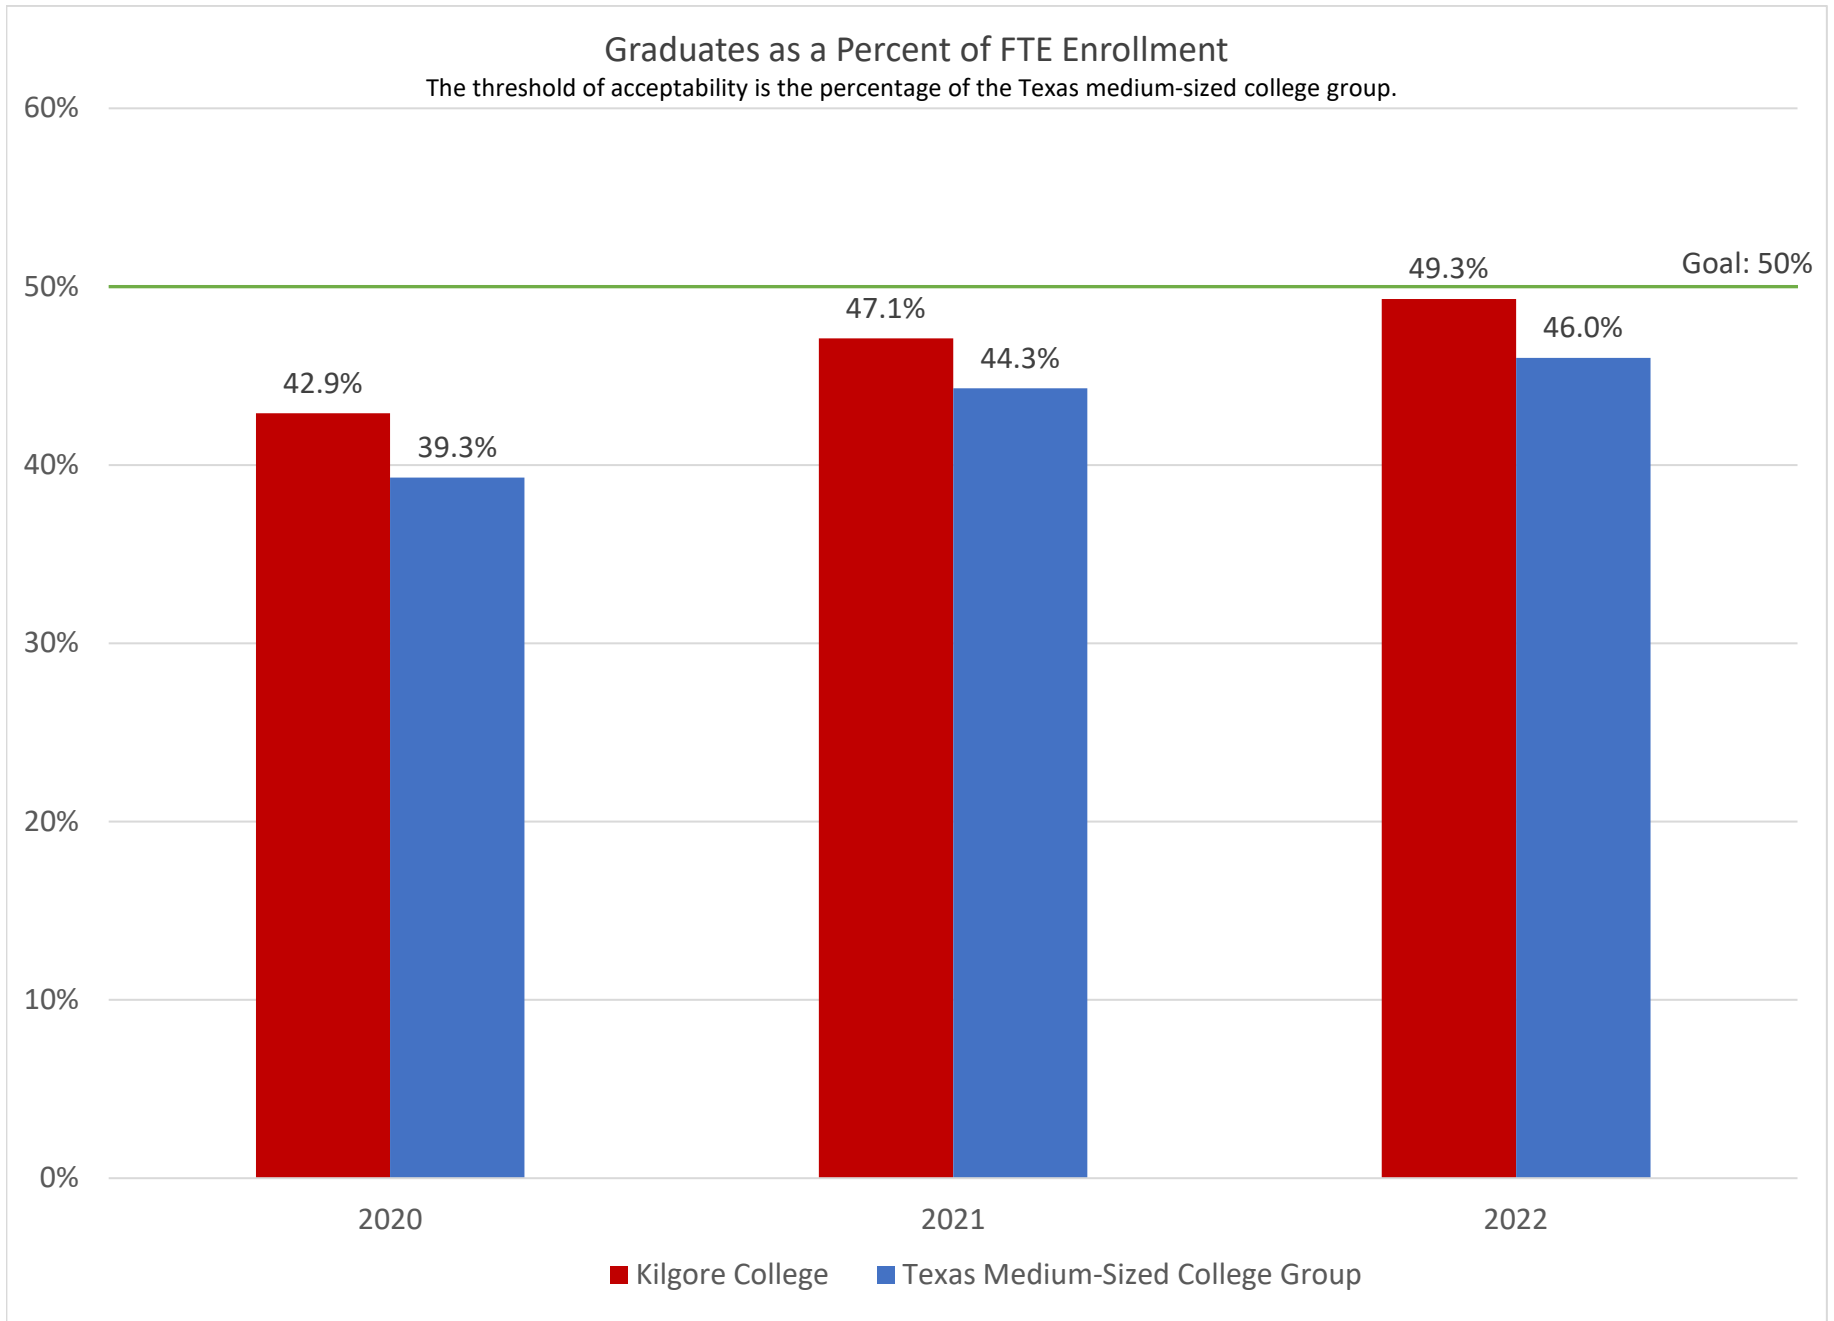

KILGORE COLLEGE STUDENT ACHIEVEMENT DATA

KILGORE COLLEGE STUDENT ACHIEVEMENT DATA

IPEDS 3-Year Graduation Rate: Black or African American Students

The threshold of acceptability is the IPEDS Comparison group median.

KILGORE COLLEGE STUDENT ACHIEVEMENT DATA

KILGORE COLLEGE STUDENT ACHIEVEMENT DATA

KILGORE COLLEGE STUDENT ACHIEVEMENT DATA

KILGORE COLLEGE STUDENT ACHIEVEMENT DATA

KILGORE COLLEGE STUDENT ACHIEVEMENT DATA