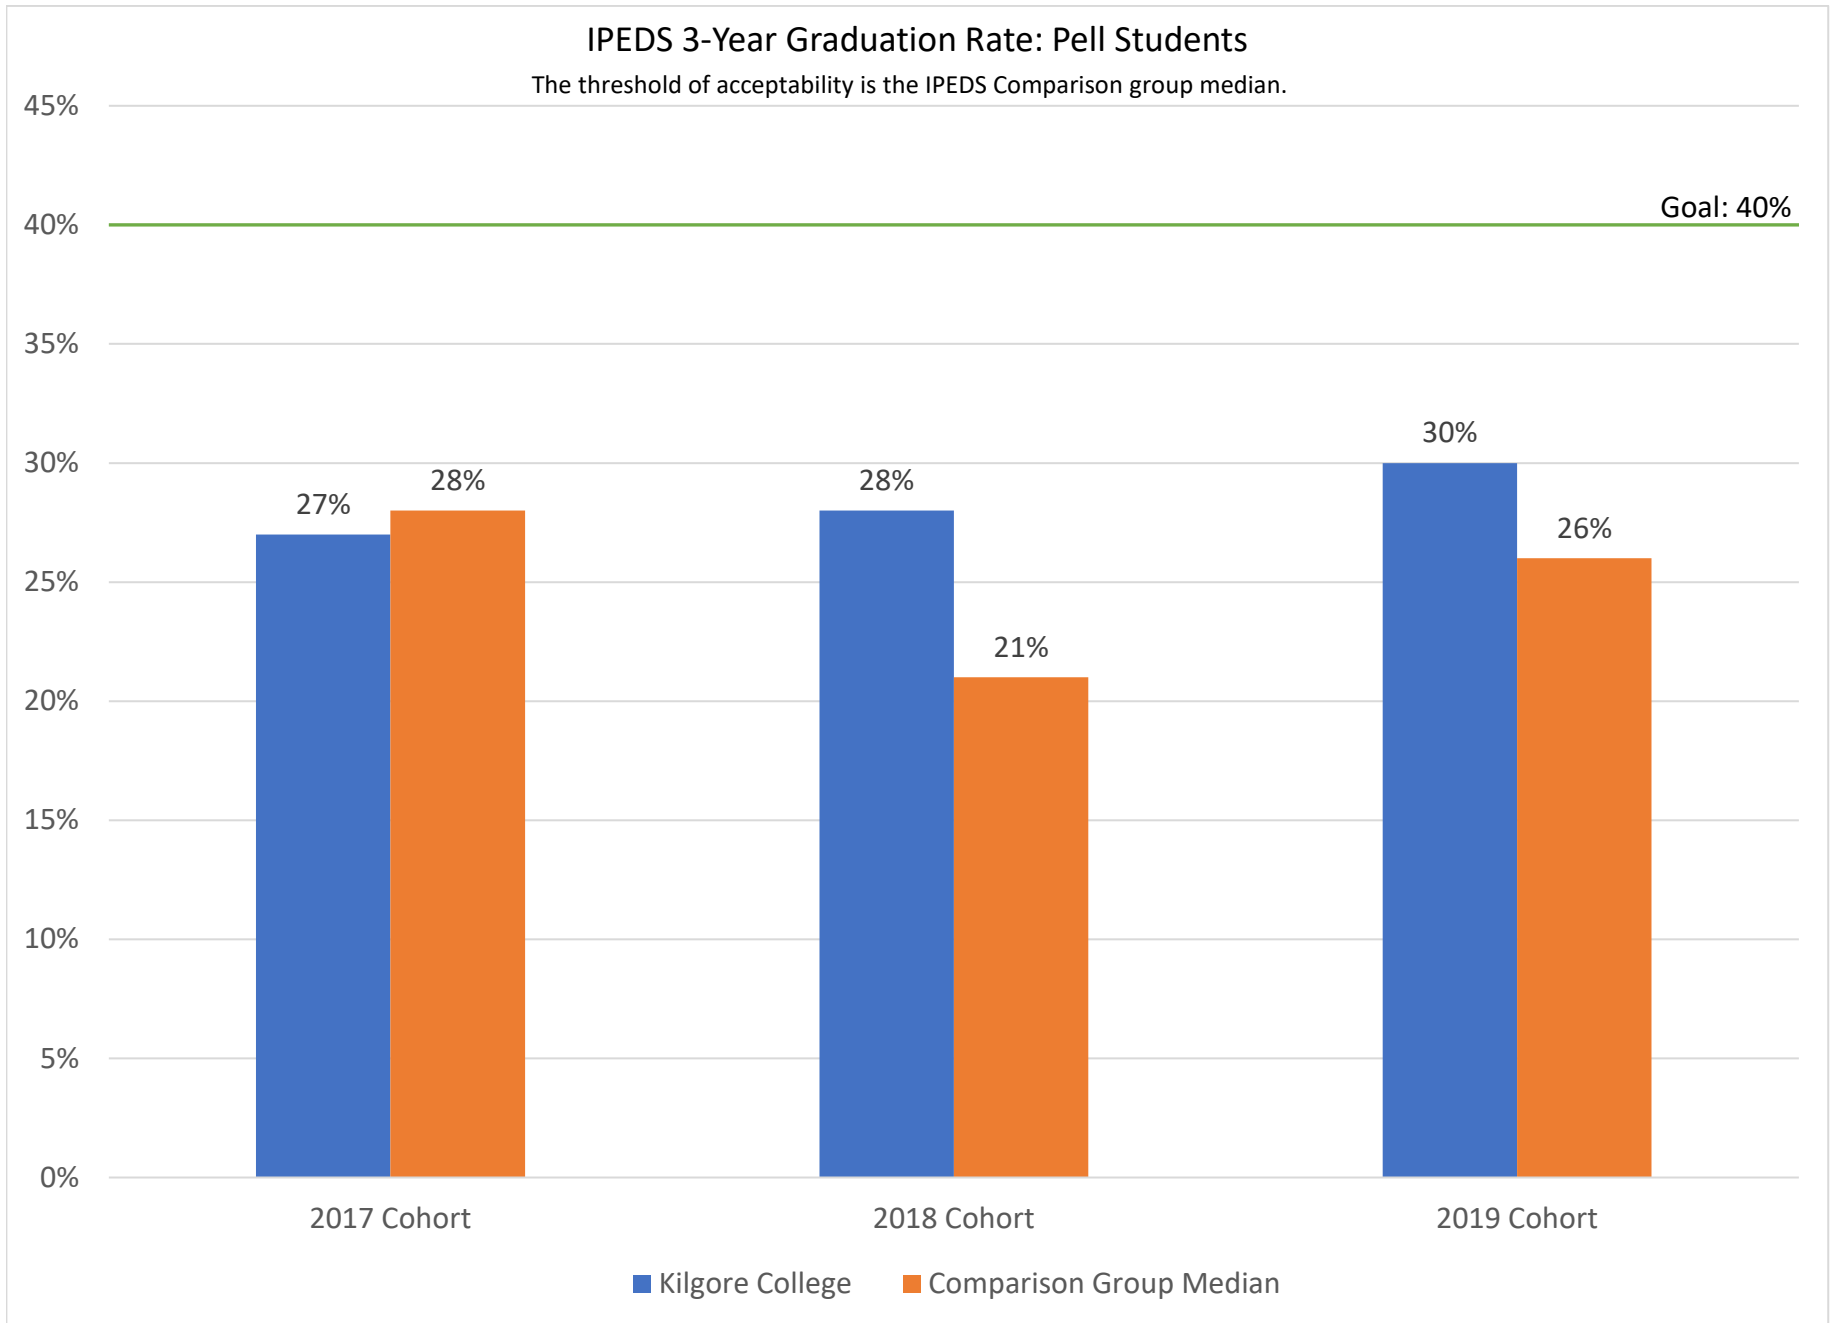

KILGORE COLLEGE STUDENT ACHIEVEMENT DATA