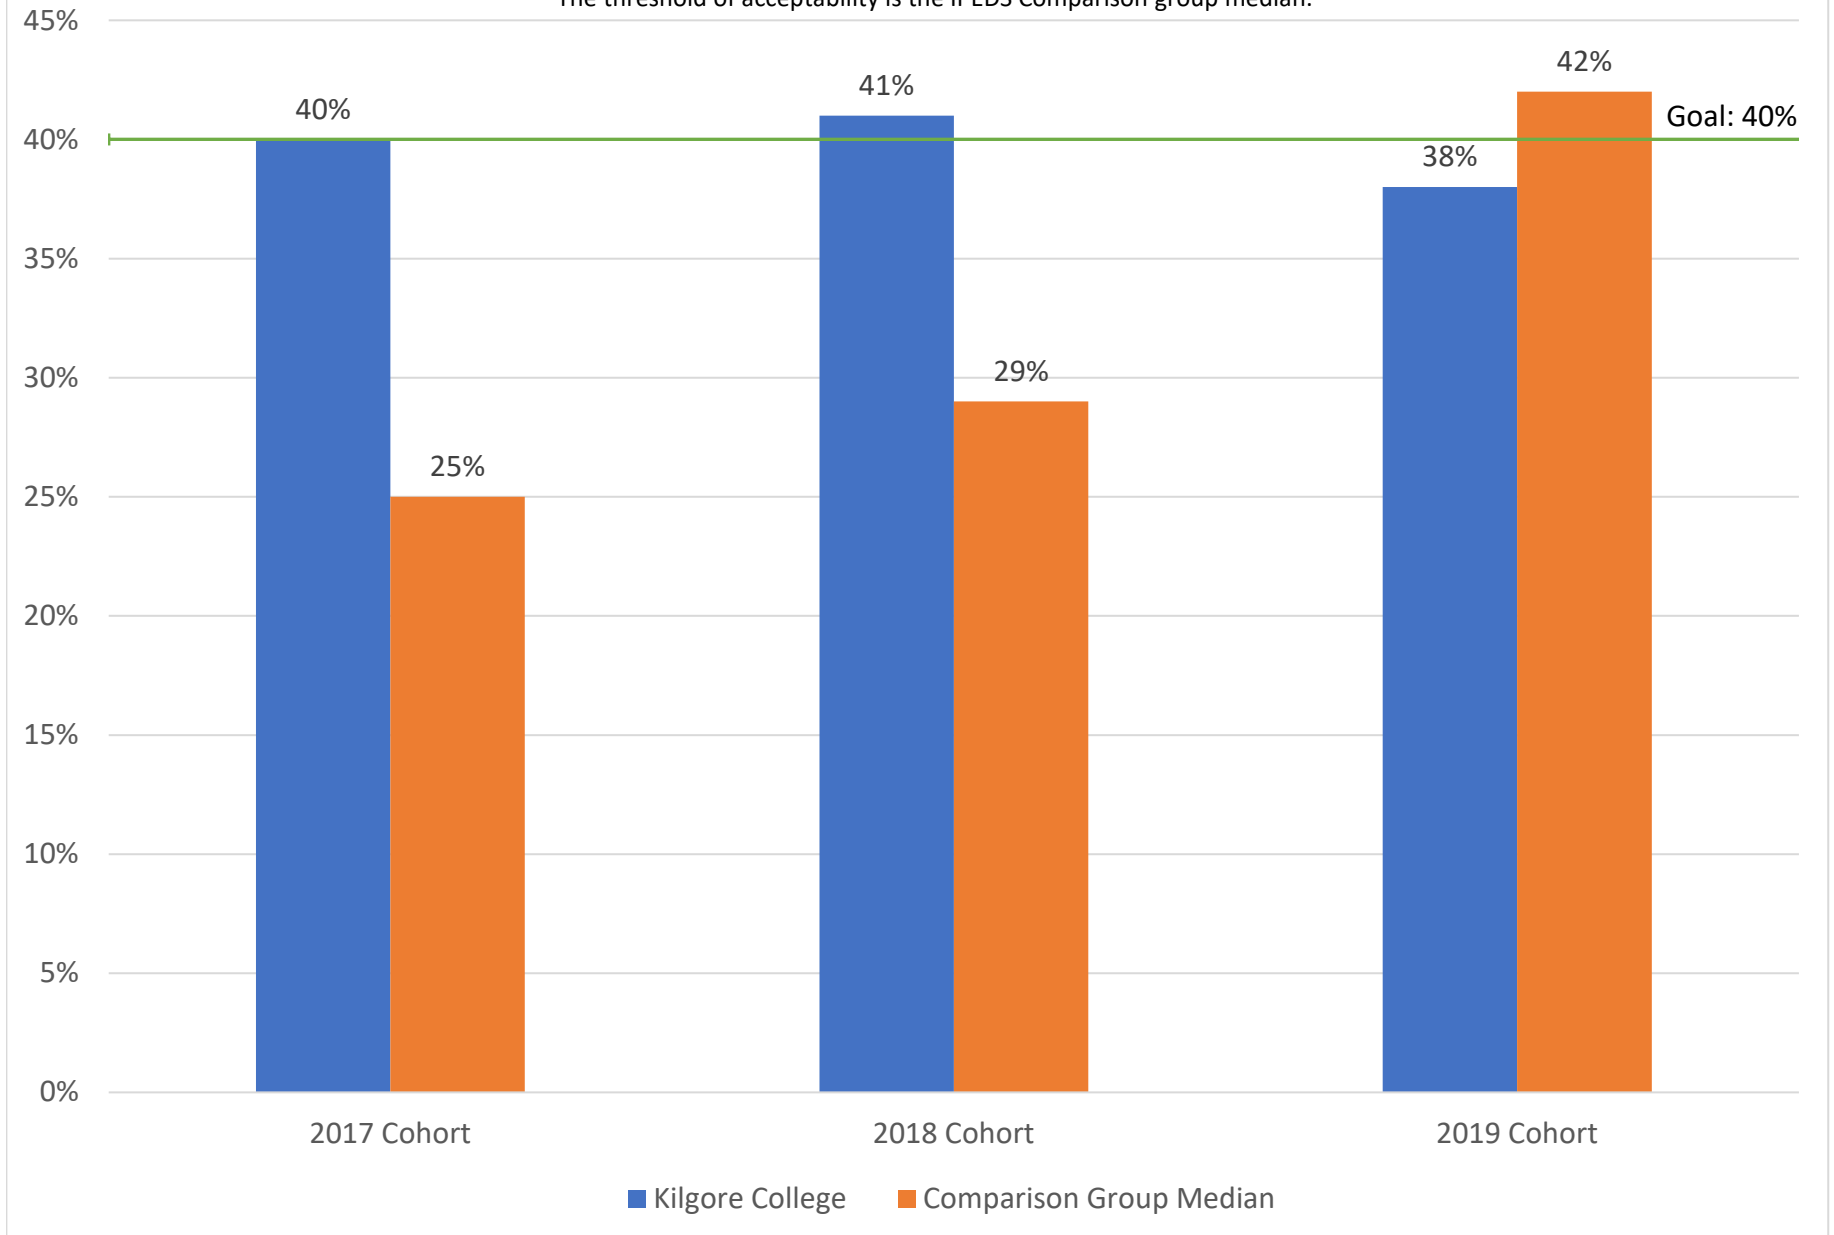

KILGORE COLLEGE STUDENT ACHIEVEMENT DATA

KILGORE COLLEGE STUDENT ACHIEVEMENT DATA

IPEDS 3-Year Graduation Rate: Black or African American Students

The threshold of acceptability is the IPEDS Comparison group median.

KILGORE COLLEGE STUDENT ACHIEVEMENT DATA

IPEDS 3-Year Graduation Rate: Hispanic/Latino Students

The threshold of acceptability is the IPEDS Comparison group median.

KILGORE COLLEGE STUDENT ACHIEVEMENT DATA