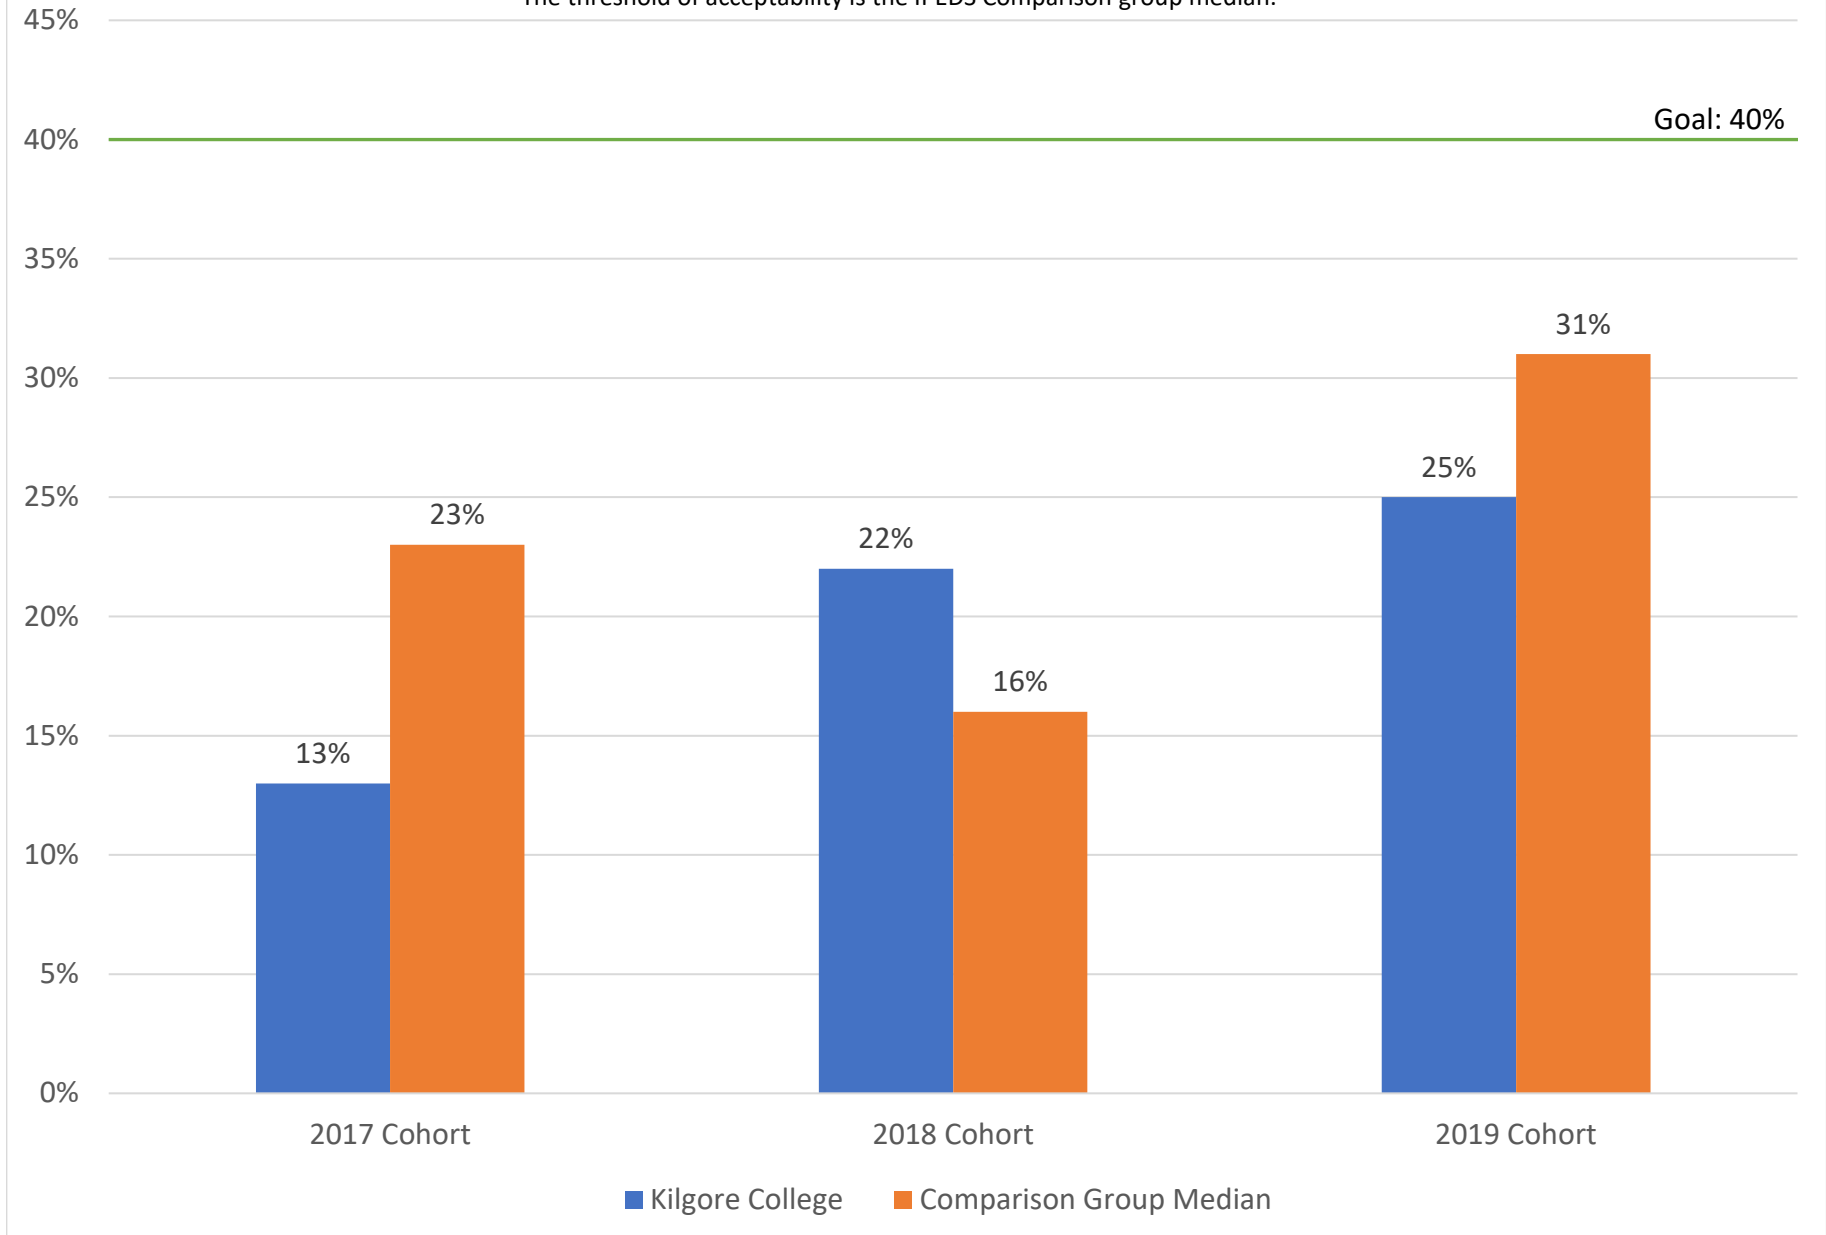

KILGORE COLLEGE STUDENT ACHIEVEMENT DATA

KILGORE COLLEGE STUDENT ACHIEVEMENT DATA

IPEDS 3-Year Graduation Rate: Black or African American Students

The threshold of acceptability is the IPEDS Comparison group median.

KILGORE COLLEGE STUDENT ACHIEVEMENT DATA

IPEDS 3-Year Graduation Rate: Hispanic/Latino Students

The threshold of acceptability is the IPEDS Comparison group median.

KILGORE COLLEGE STUDENT ACHIEVEMENT DATA