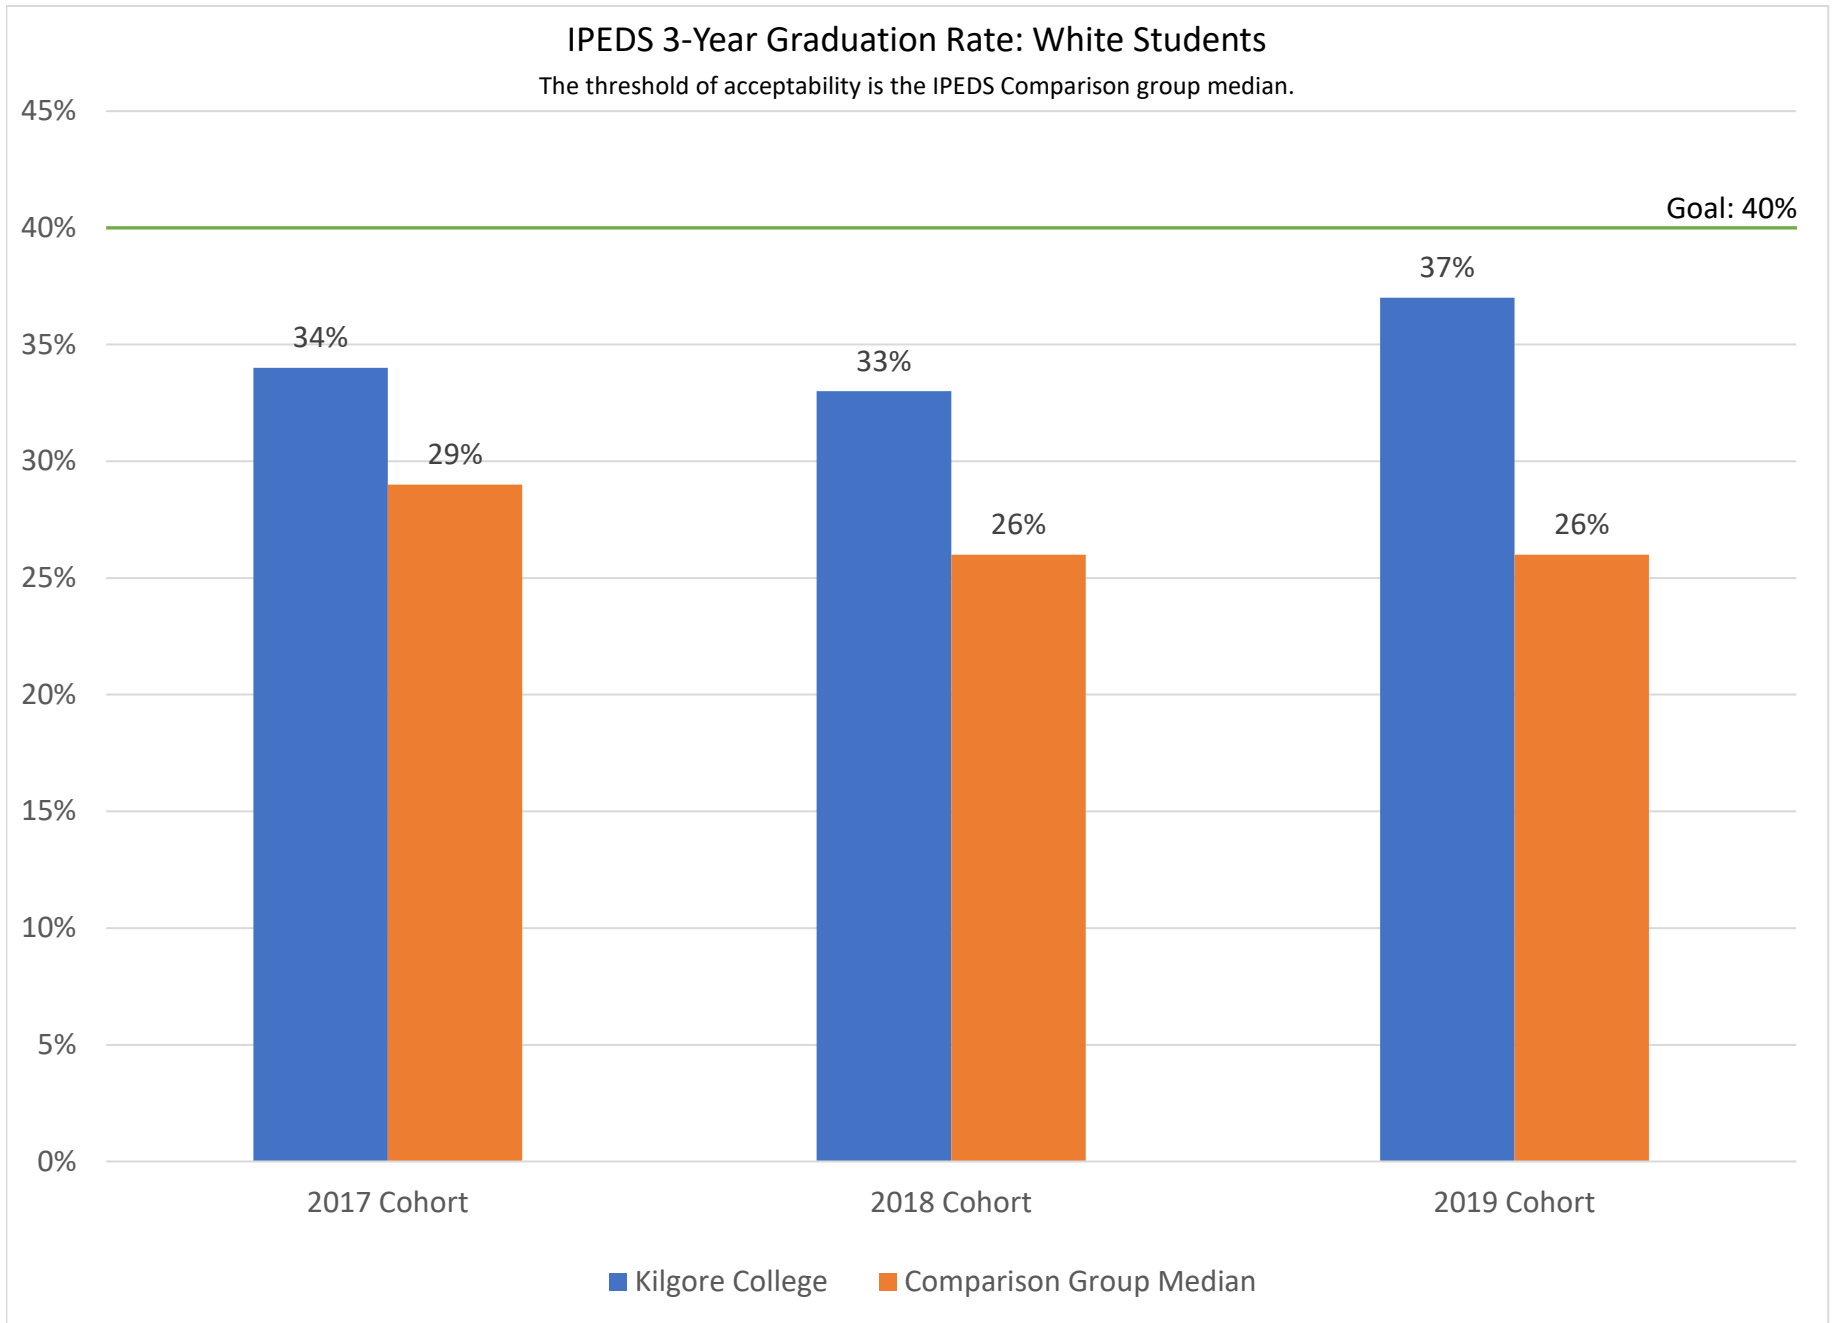

KILGORE COLLEGE STUDENT ACHIEVEMENT DATA

KILGORE COLLEGE STUDENT ACHIEVEMENT DATA

IPEDS 3-Year Graduation Rate: Black or African American Students

The threshold of acceptability is the IPEDS Comparison group median.

KILGORE COLLEGE STUDENT ACHIEVEMENT DATA

IPEDS 3-Year Graduation Rate: Hispanic/Latino Students

The threshold of acceptability is the IPEDS Comparison group median.

KILGORE COLLEGE STUDENT ACHIEVEMENT DATA