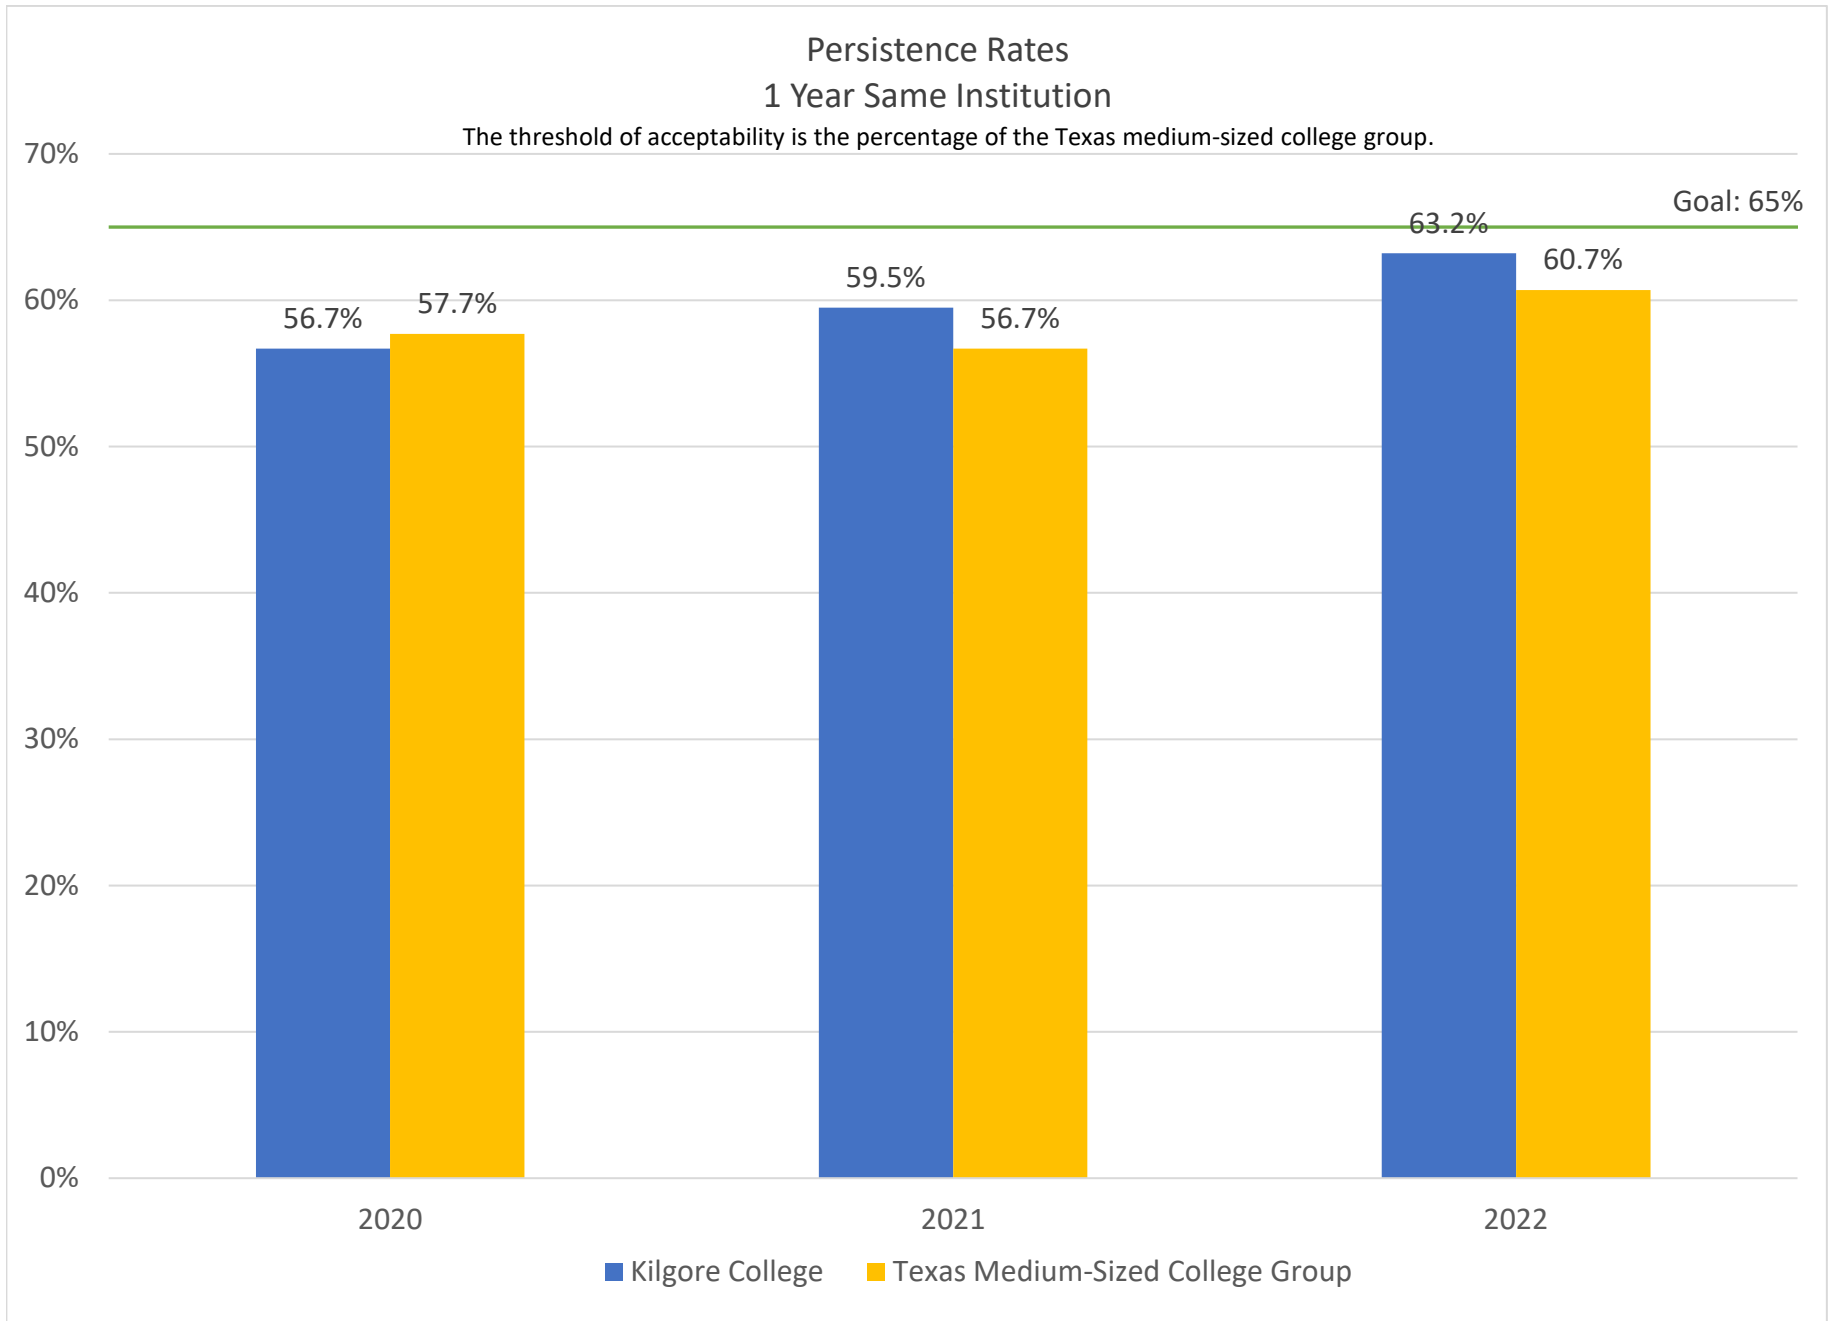

KILGORE COLLEGE STUDENT ACHIEVEMENT DATA