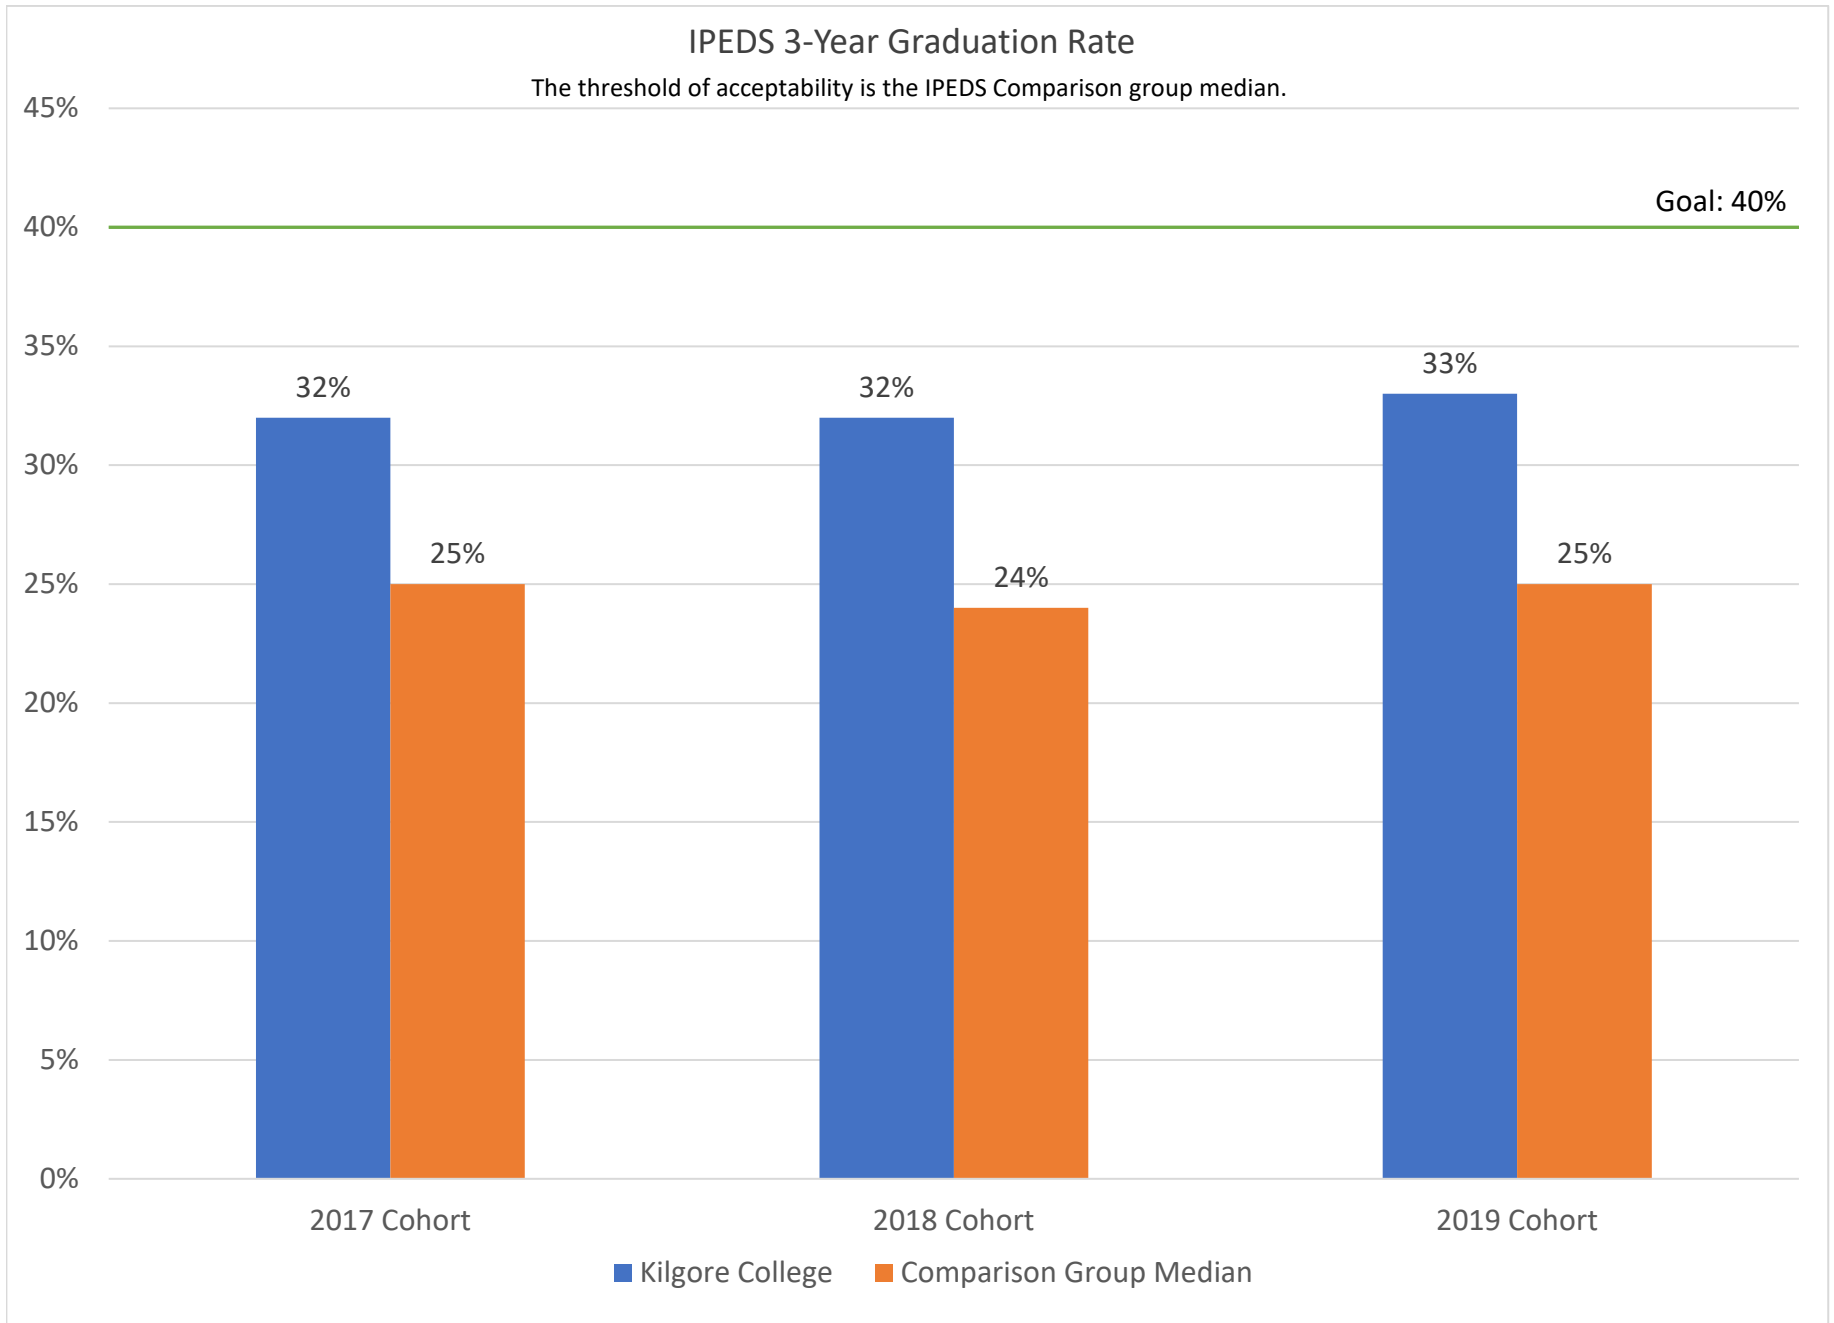

KILGORE COLLEGE STUDENT ACHIEVEMENT DATA

KILGORE COLLEGE STUDENT ACHIEVEMENT DATA

IPEDS 3-Year Graduation Rate: Black or African American Students

The threshold of acceptability is the IPEDS Comparison group median.

KILGORE COLLEGE STUDENT ACHIEVEMENT DATA

IPEDS 3-Year Graduation Rate: Hispanic/Latino Students

The threshold of acceptability is the IPEDS Comparison group median.

KILGORE COLLEGE STUDENT ACHIEVEMENT DATA