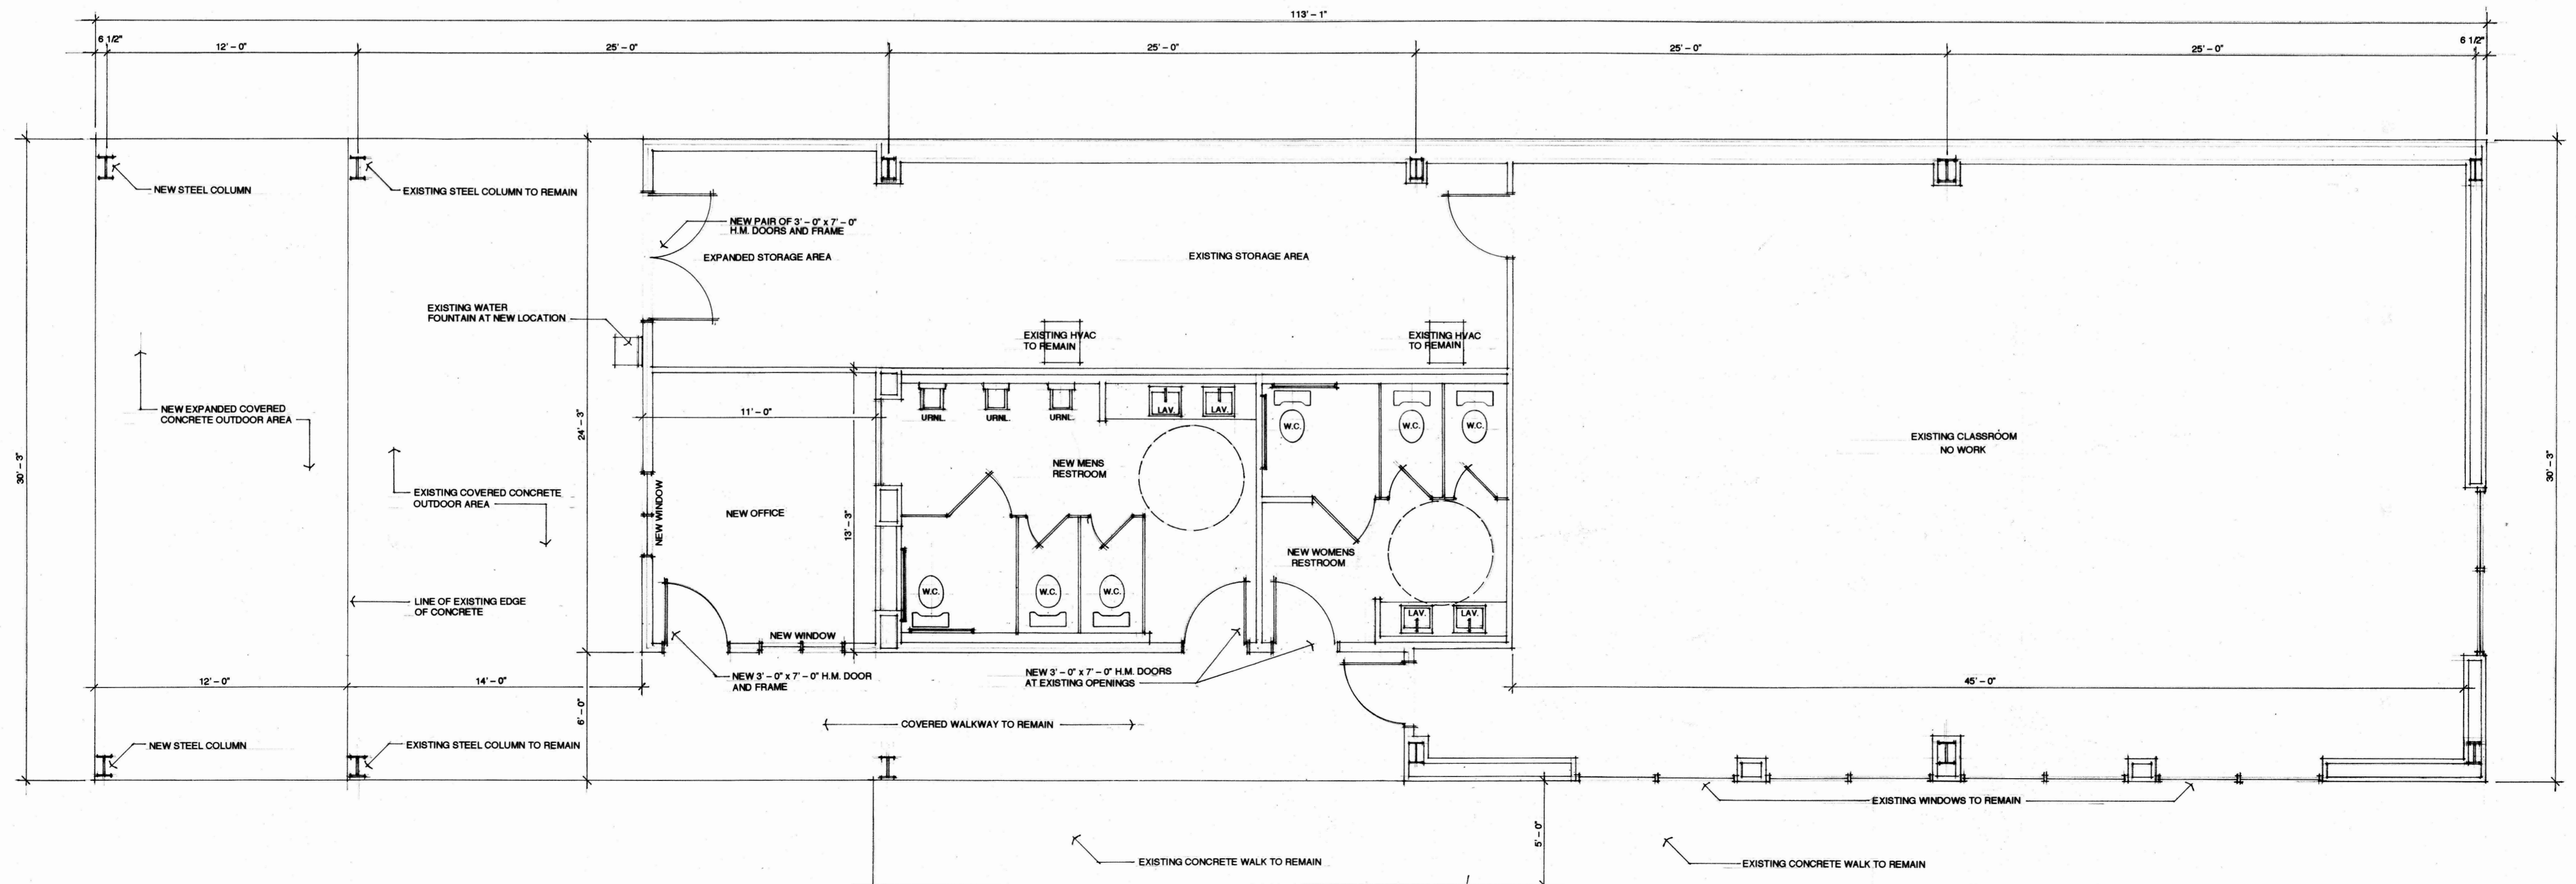

OPTION B

PROPOSED NEW FLOOR PLAN

SCALE: 1/4" = 1'-0"
DATE: SEPTEMBER 27, 2021