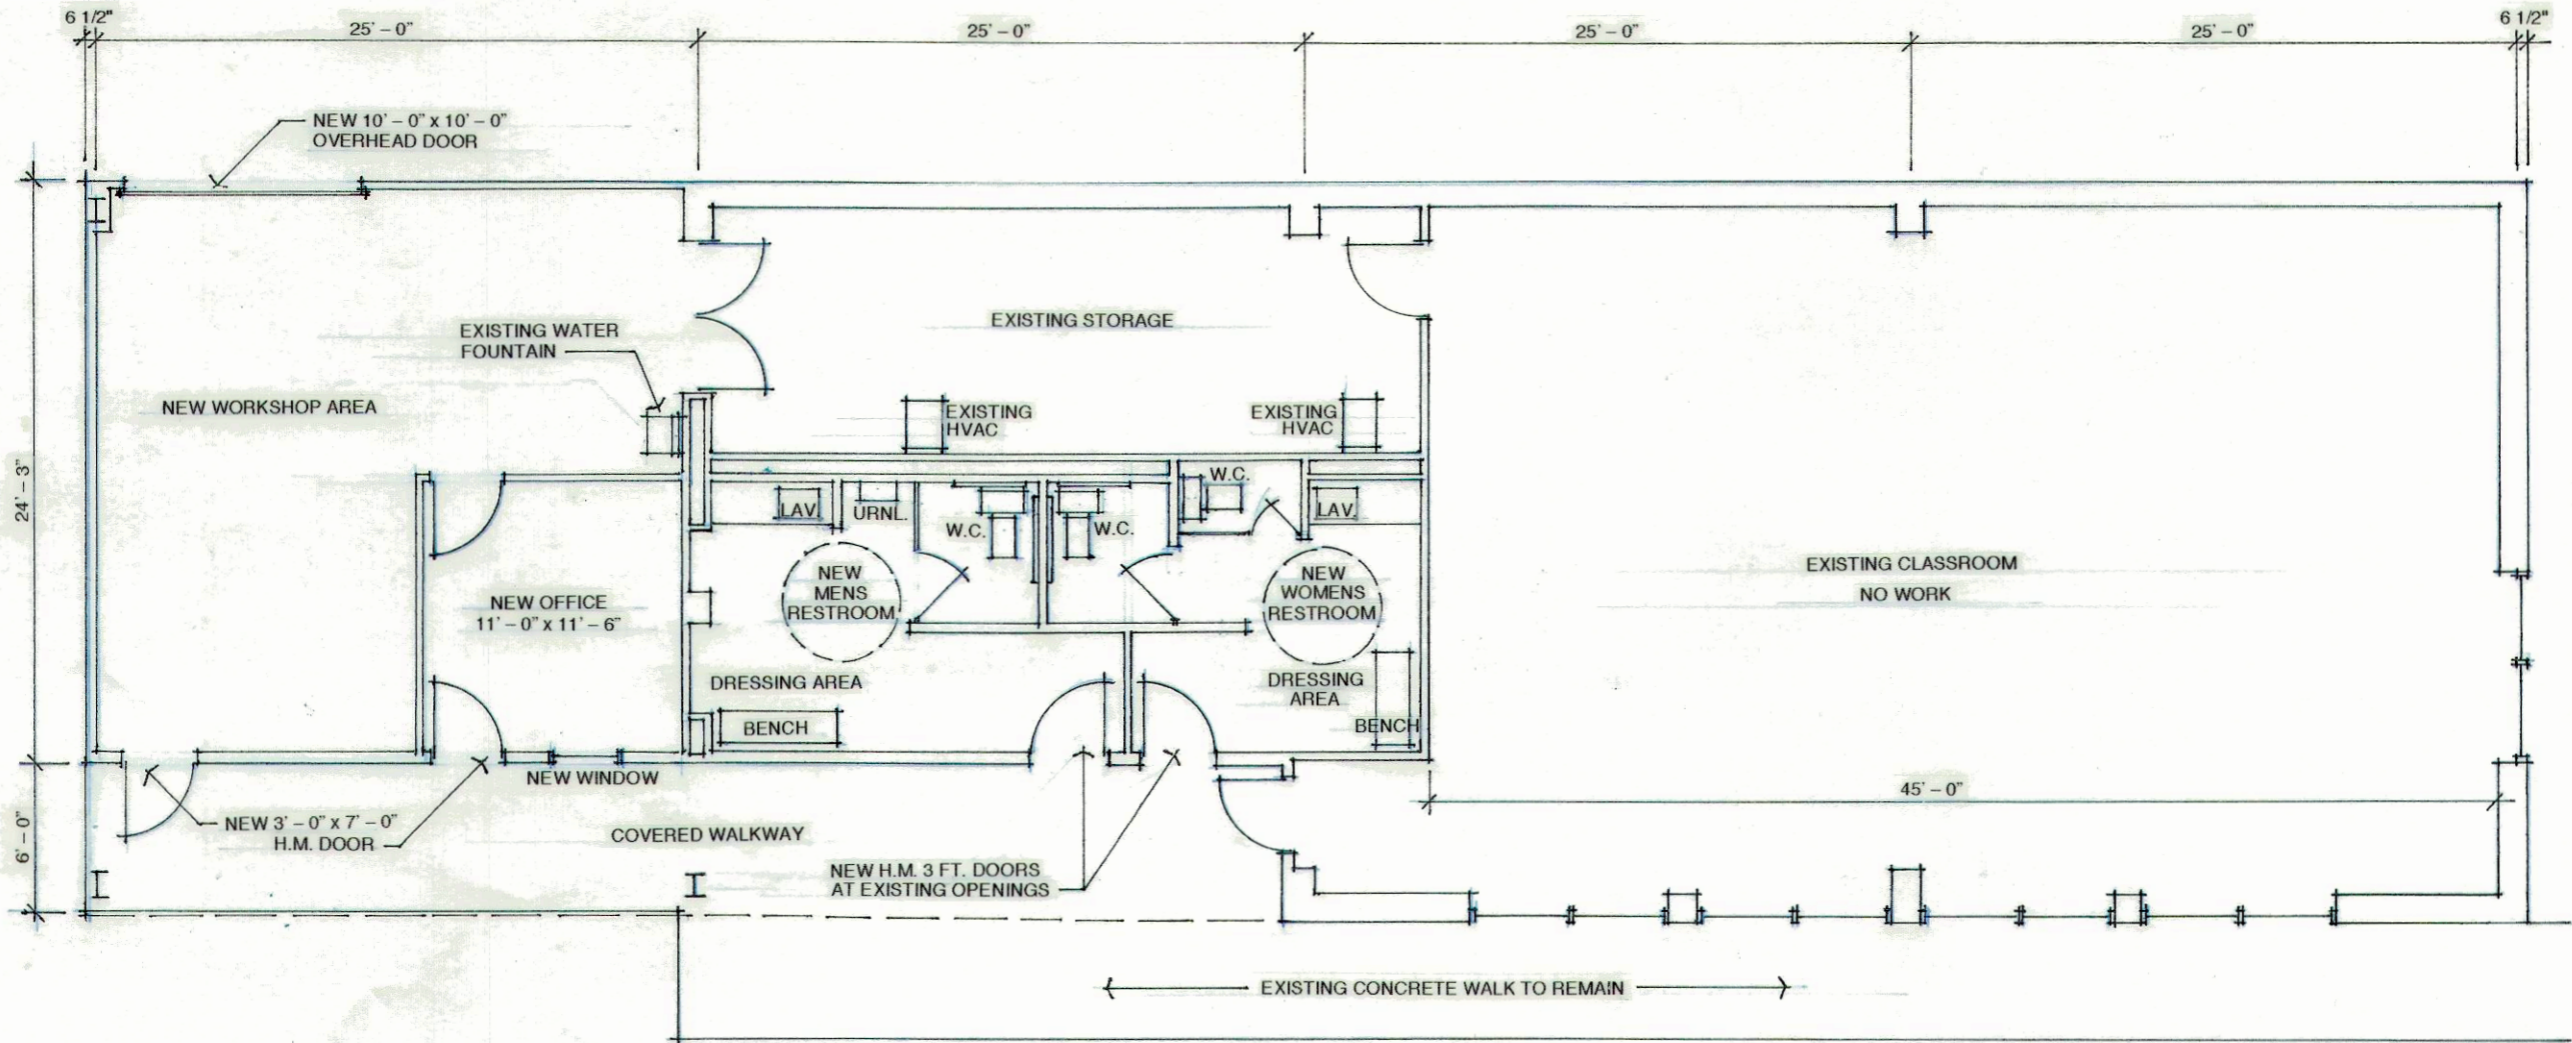

OPTION A

PROPOSED NEW FLOOR PLAN

SCALE: 1/8" = 1'-0"

DATE: SEPTEMBER 16, 2021