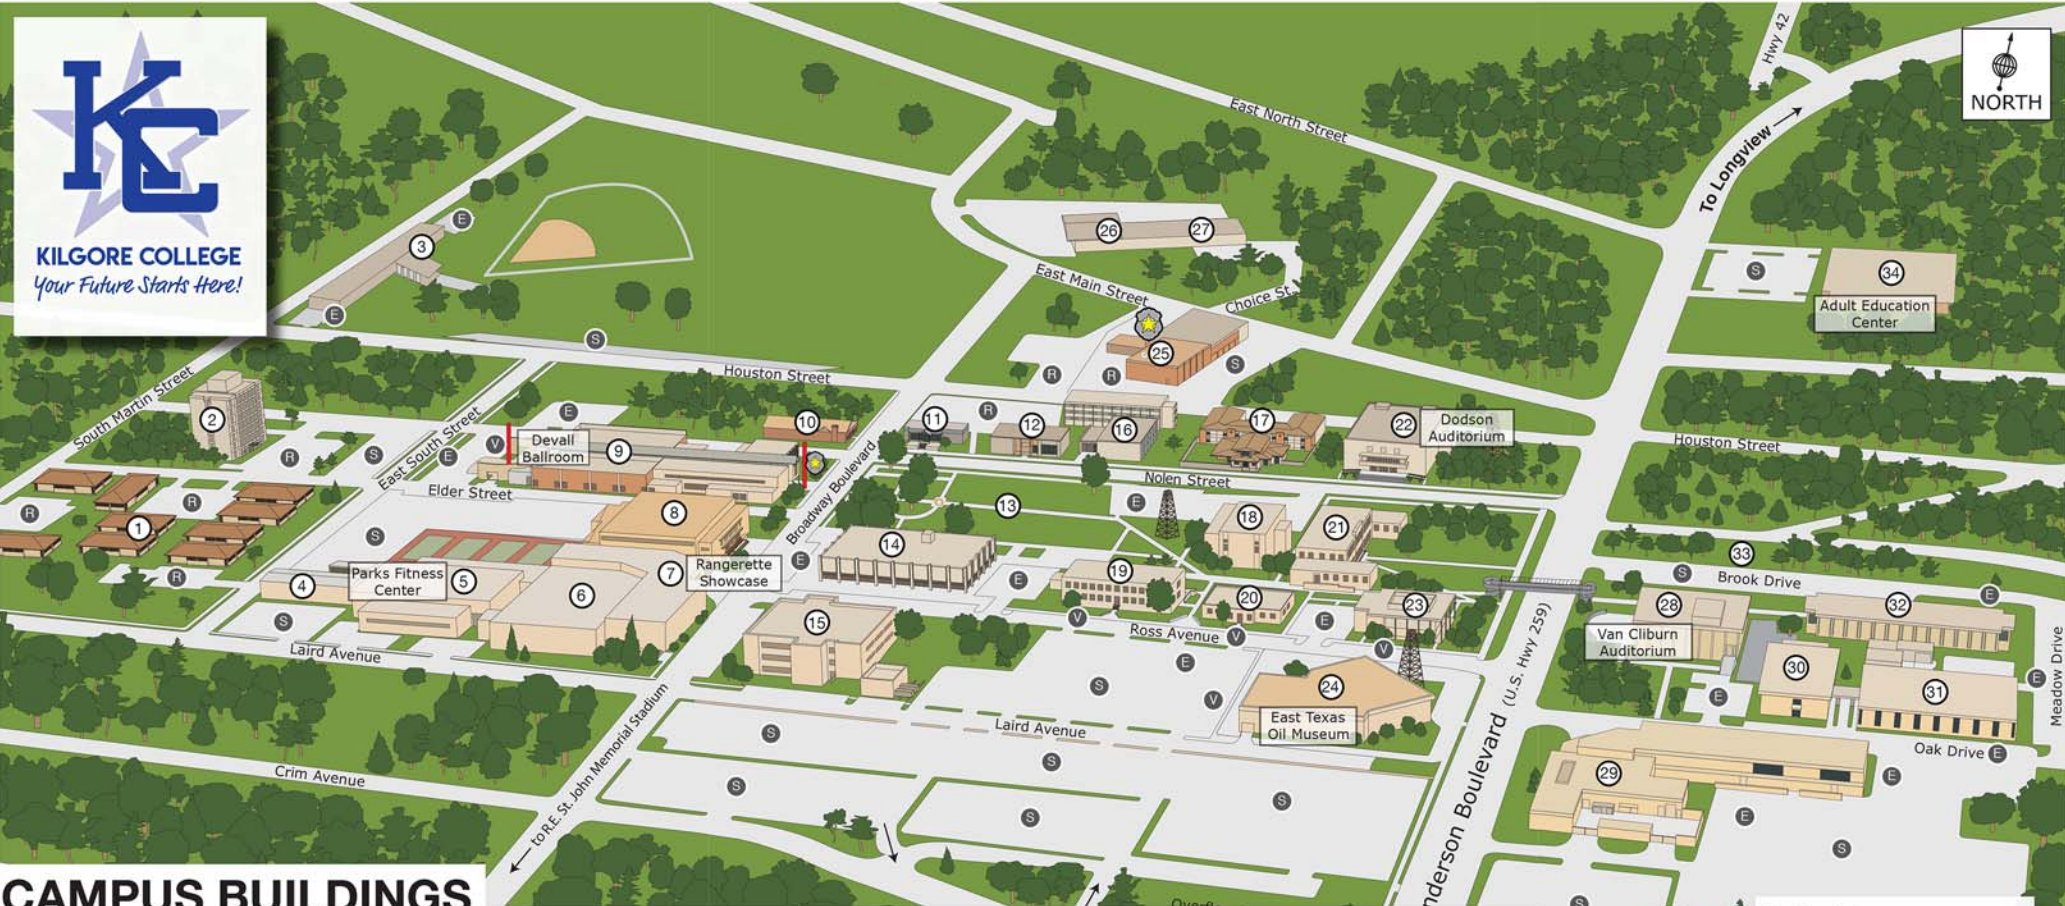

KC-Kilgore Campus Map

CAMPUS BUILDINGS

1. Quad Residences (QUAD)
2. Cruce Stark Hall (STARK)
3. KC Commons (KCCOM)
4. Automotive Body Repair (AUTOB)
5. James M. Parks Fitness Center (PARKS)
6. Joe H. Turner Physical Education Building (TURNR)
7. Rangerette Showcase Museum (RMUSM)
8. Masters Gymnasium (MASTR) / Band Hall (BANDH)
9. Charles K. & Lyde Devall Student Center (DEVAL)
10. Wesley Foundation (WESLY)
11. Christian Campus Center (CCC)
12. Baptist Student Ministries (BSM)
13. Mike Miller Plaza and Lee Mall
14. Randolph C. Watson Library (WATSN) / Elywn Bone Learning Center (BLC)

15. S.L. Canterbury, Jr. Engineering and Science Building (CANTR)
16. Nolen Street Residence Hall (NOLEN)
17. Gussie Nell Davis Rangerette Residence (DAVIS)
18. Deana Bolton-Covin Rangerette Gymnasium (RGYM)
19. Student Support Building (SSUPP)
20. Woodfin Center for Instructional Technology (WDFIN)
21. Old Main Building (OMAIN)
22. W.L. Dodson Auditorium (DODSN)
23. Stewart H. McLaurin Administration Building (MCLRN)
24. East Texas Oil Museum (ETOM)
25. Texas Shakespeare Festival Center (TSF)

26. Leon Dodgen Physical Plant Center (DODGN)
27. Receiving/Mail Room
28. Anne Dean Turk Fine Arts Center (TURK) / Van Cliburn Auditorium (VCA)
29. M. Kenneth Whitten Applied Technology Center (WHITN)
30. Technical Vocational Building (TECVO)
31. Communication & Automotive Building (COMMA)
32. Bonnie Porter Business Administration Building (PORTR)
33. Shakespeare Garden
34. Bert E. Woodruff Adult Education Center (WDRUF)
35. Health Science Center (HSCTR)

Parking Lots:
 S. Commuter Student Parking
 R. Residence Hall Parking
 E. Faculty / Staff Parking
 V. Visitor Parking