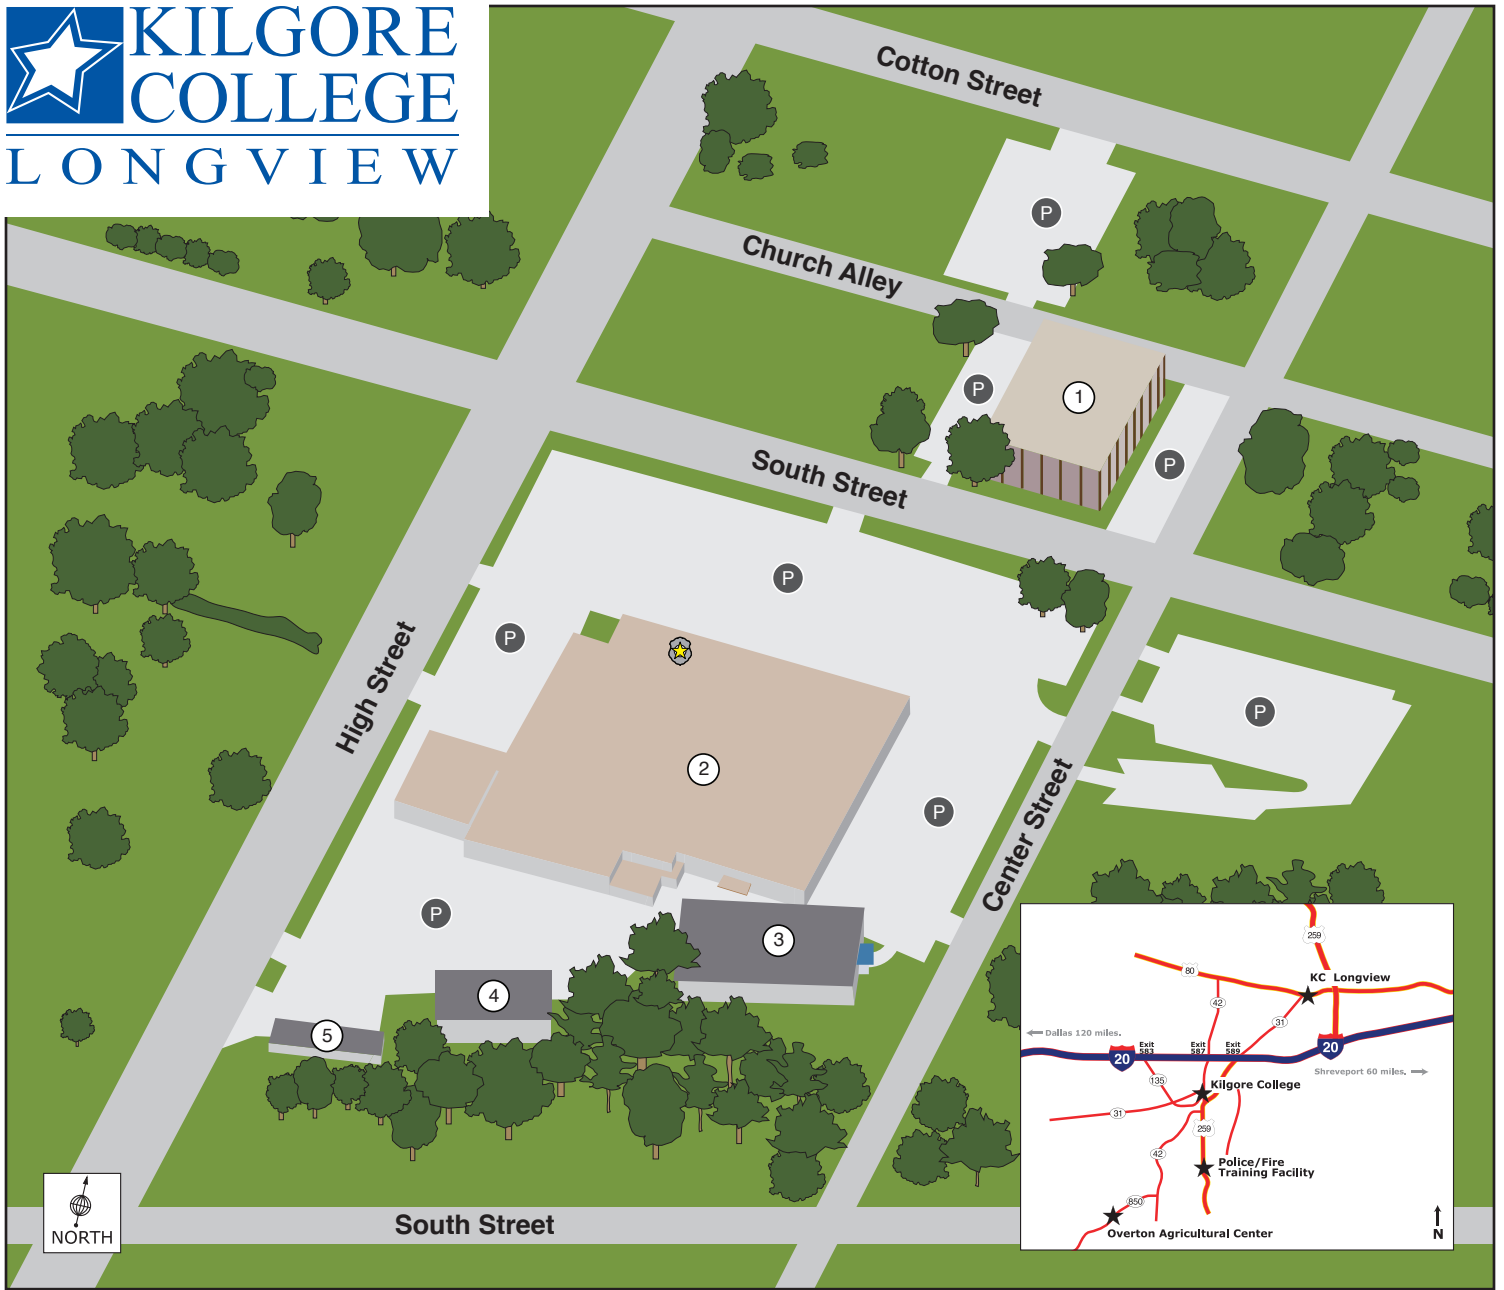

KC-Longview Campus Map

Campus Buildings

- 1. Longview North Building
- 2. Hendrix Building
- 3. Cosmetology Building
- 4. Industrial Maintenance Technology Shop Building
- 5. Industrial Maintenance Technology Classroom Building

- Parking
- Campus Police