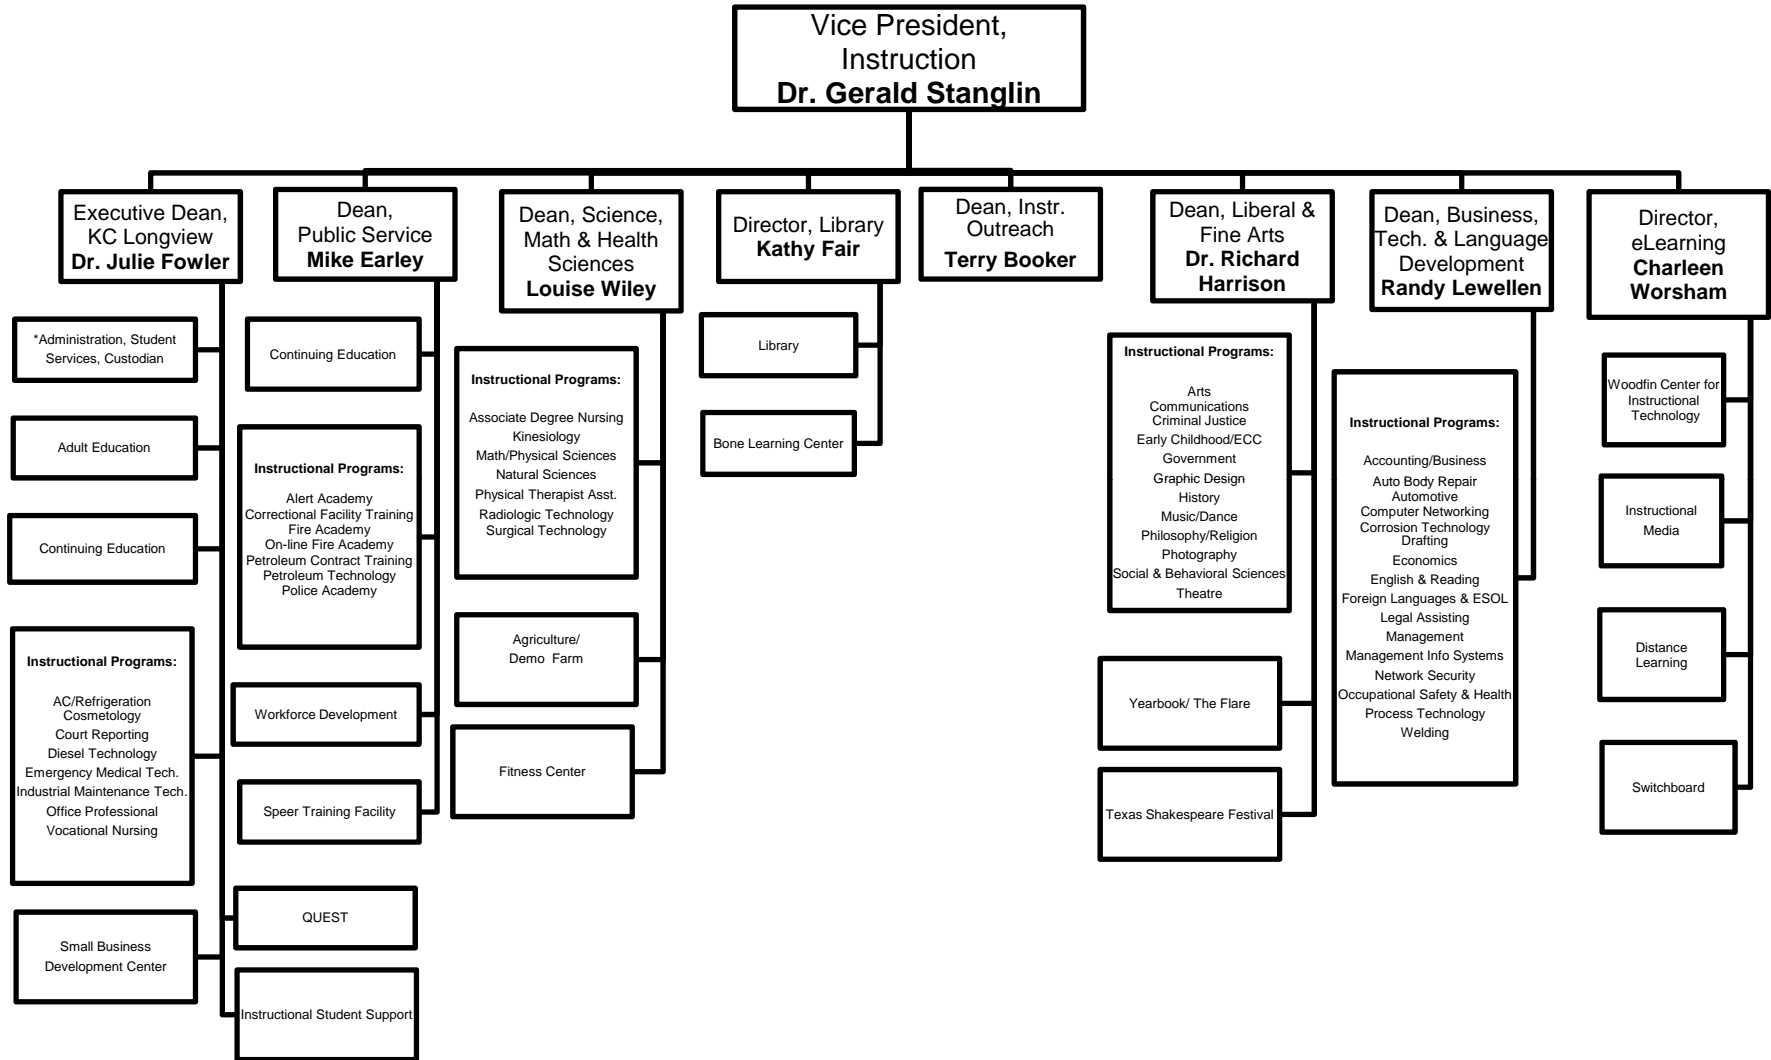

Kilgore College Organizational Chart

July 2009

Vice President of Administrative Services

Vice President of Instruction

* These services coordinate their functions with counterparts on the Kilgore campus.

Vice President of Student Development

* The Supervisor currently assumes responsibility for this area.