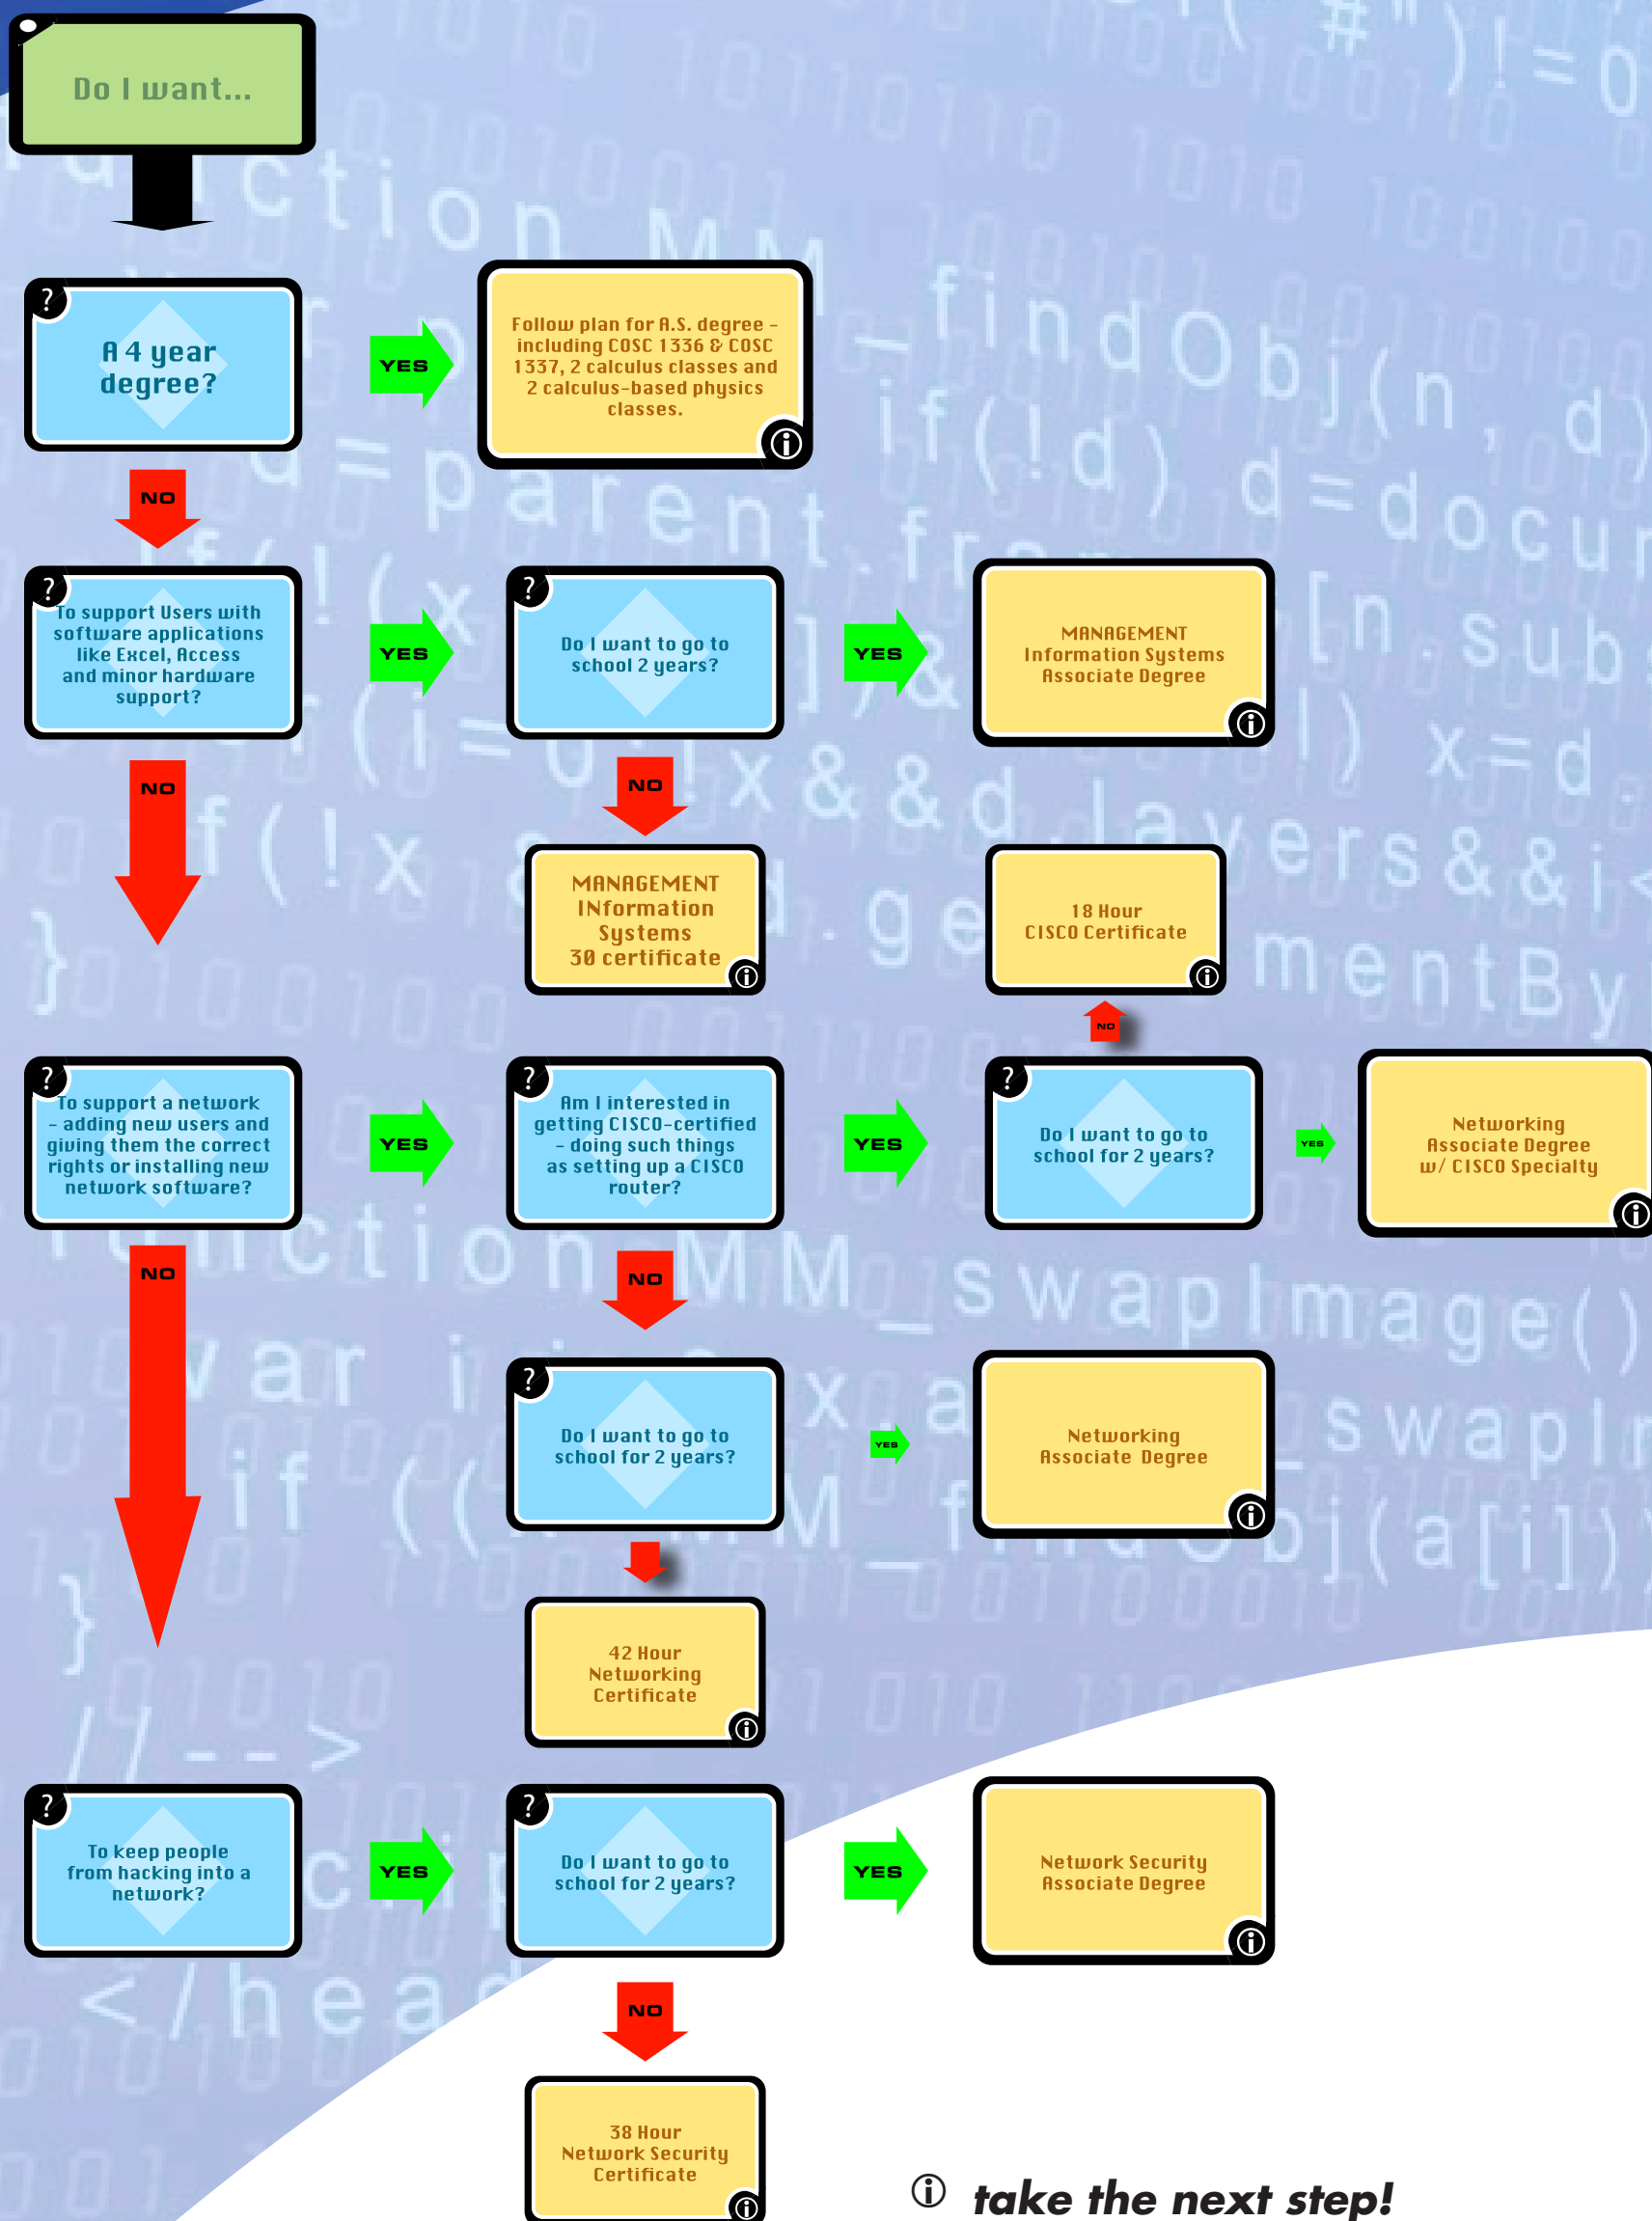

What Computer Science program is for you? Follow this flow chart for guidance.

ⓘ **take the next step!**
Contact the Kilgore College Admissions Office
admissions@kilgore.edu, (903) 983-8209