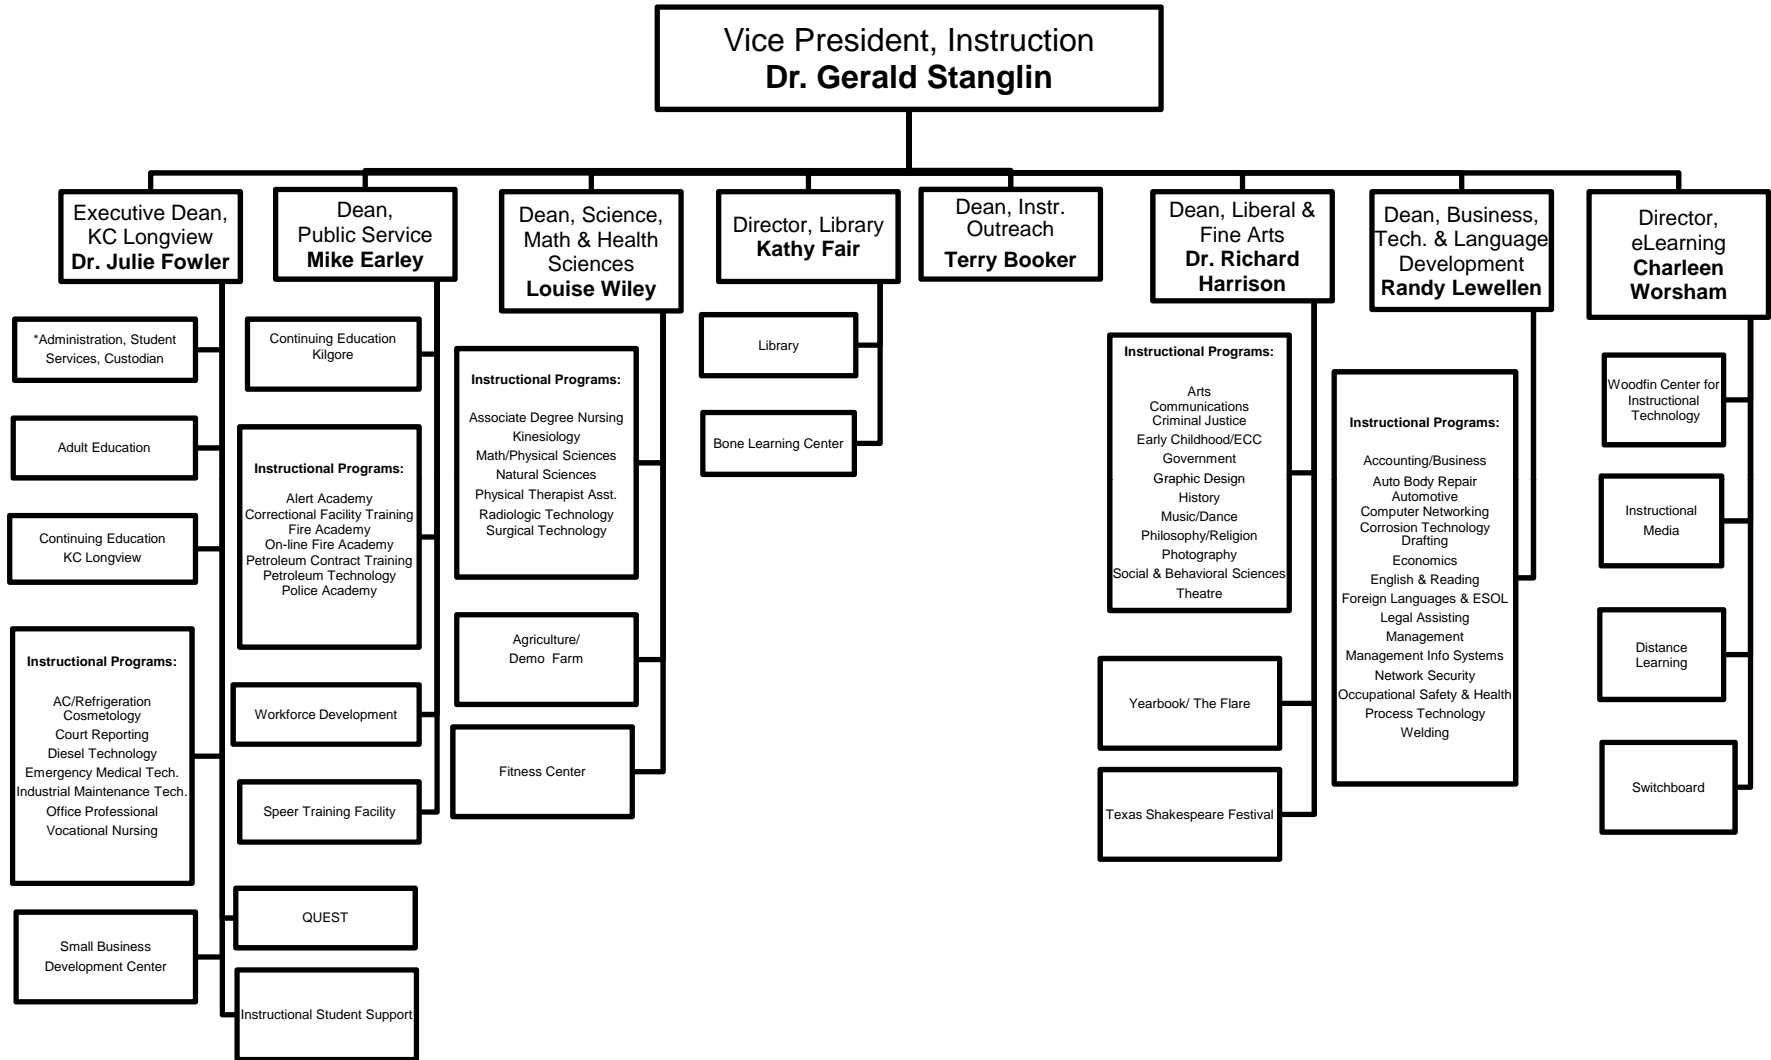

Kilgore College Organizational Chart

September 2009

Vice President of Administrative Services

Vice President of Instruction

* These services coordinate their functions with counterparts on the Kilgore campus.

Vice President of Student Development

* The Supervisor currently assumes responsibility for this area.