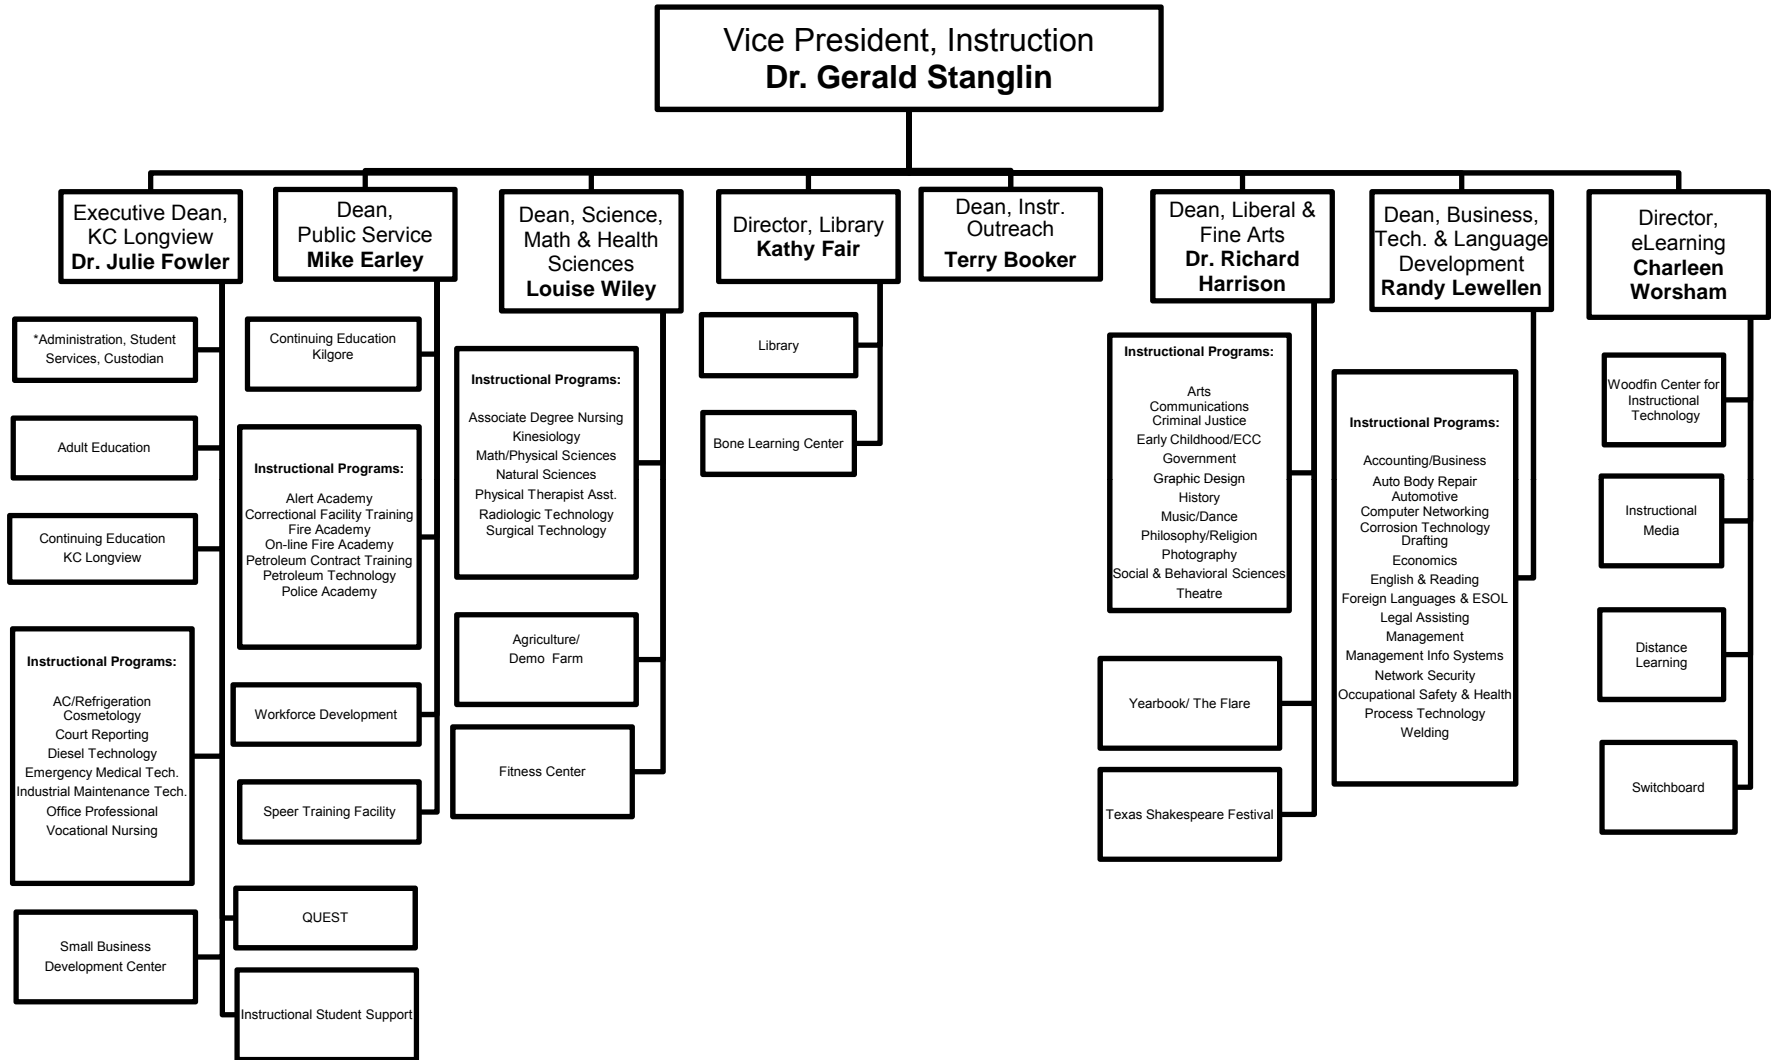

Kilgore College Organizational Chart

April 2011

Vice President of Administrative Services

Vice President of Instruction

* These services coordinate their functions with counterparts on the Kilgore campus.

Vice President of Student Development

* The Supervisor currently assumes responsibility for this area.